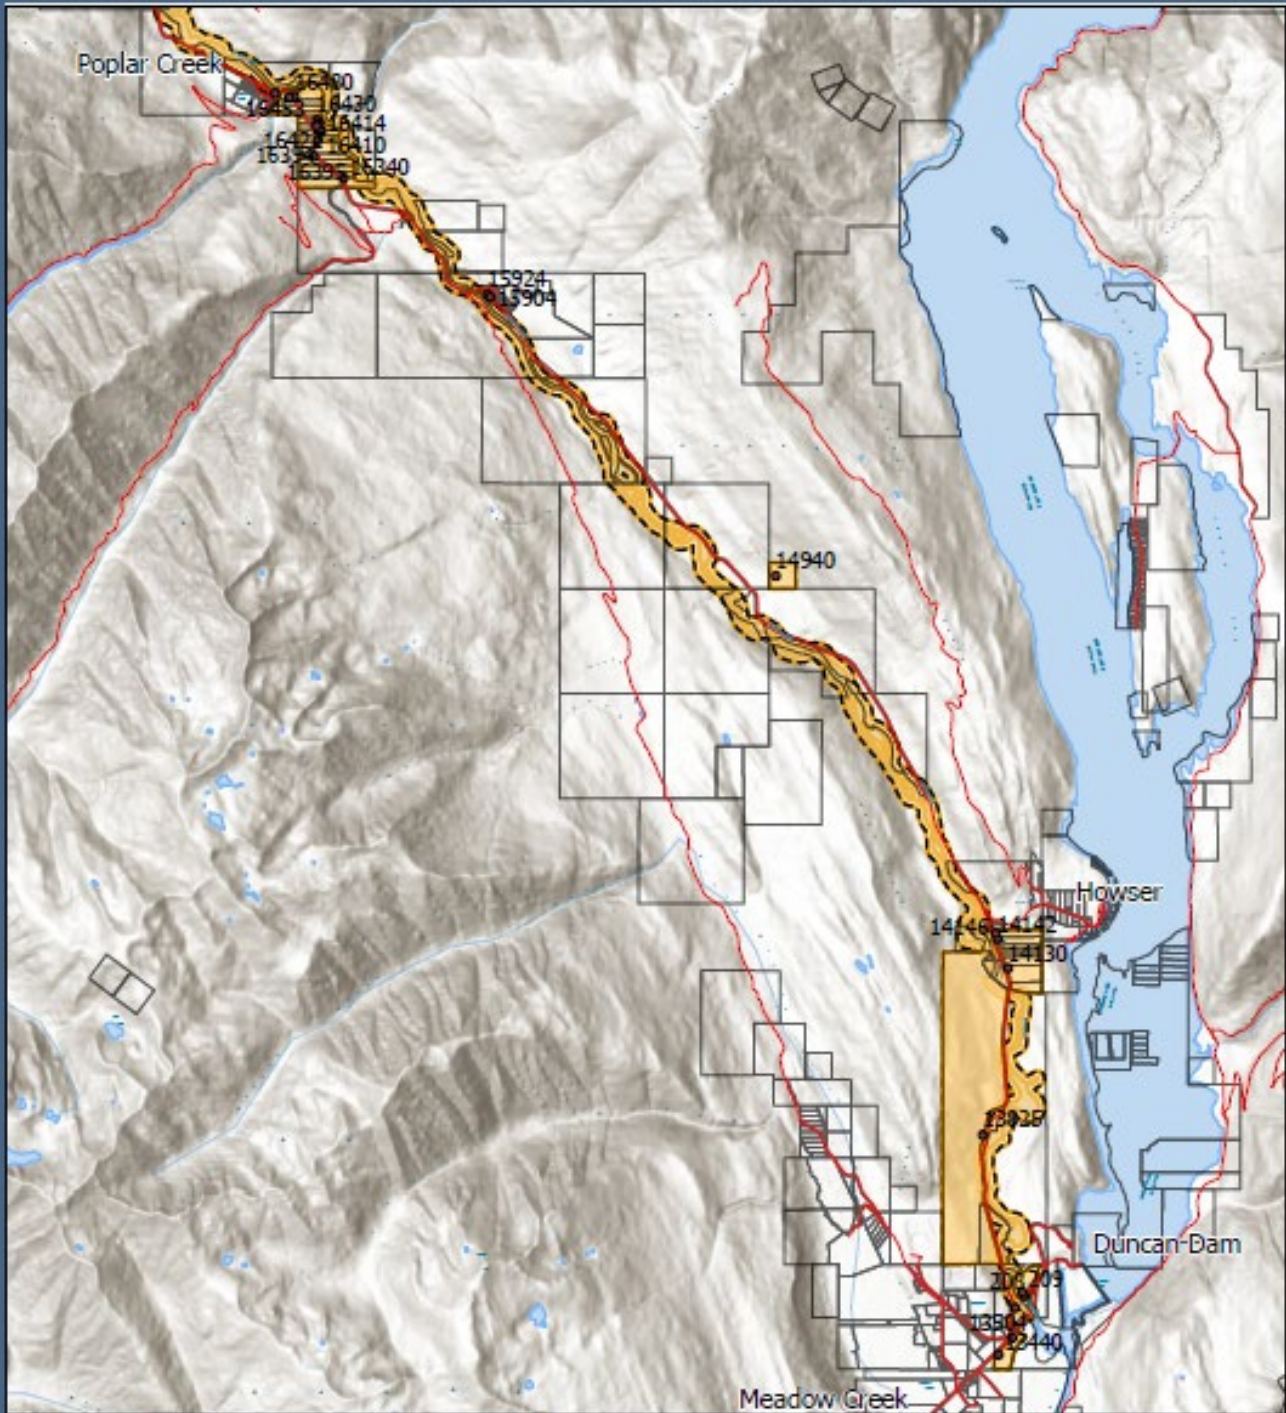

REGIONAL DISTRICT OF CENTRAL KOOTENAY
Box 590, 202 Lakeside Drive,
Nelson, BC V1L 5R4
Phone: 1-800-268-7325 www.rdck.bc.ca
maps@rdck.bc.ca

- Roads
- Cadastre - Legal Parcels
- Lakes and Rivers
- Address's In Alert Area

Lardeau River Evacuation Alert

The mapping information shown are approximate representations and should only be used for reference purposes. The Regional District of Central Kootenay is not responsible for any errors or omissions on this map.