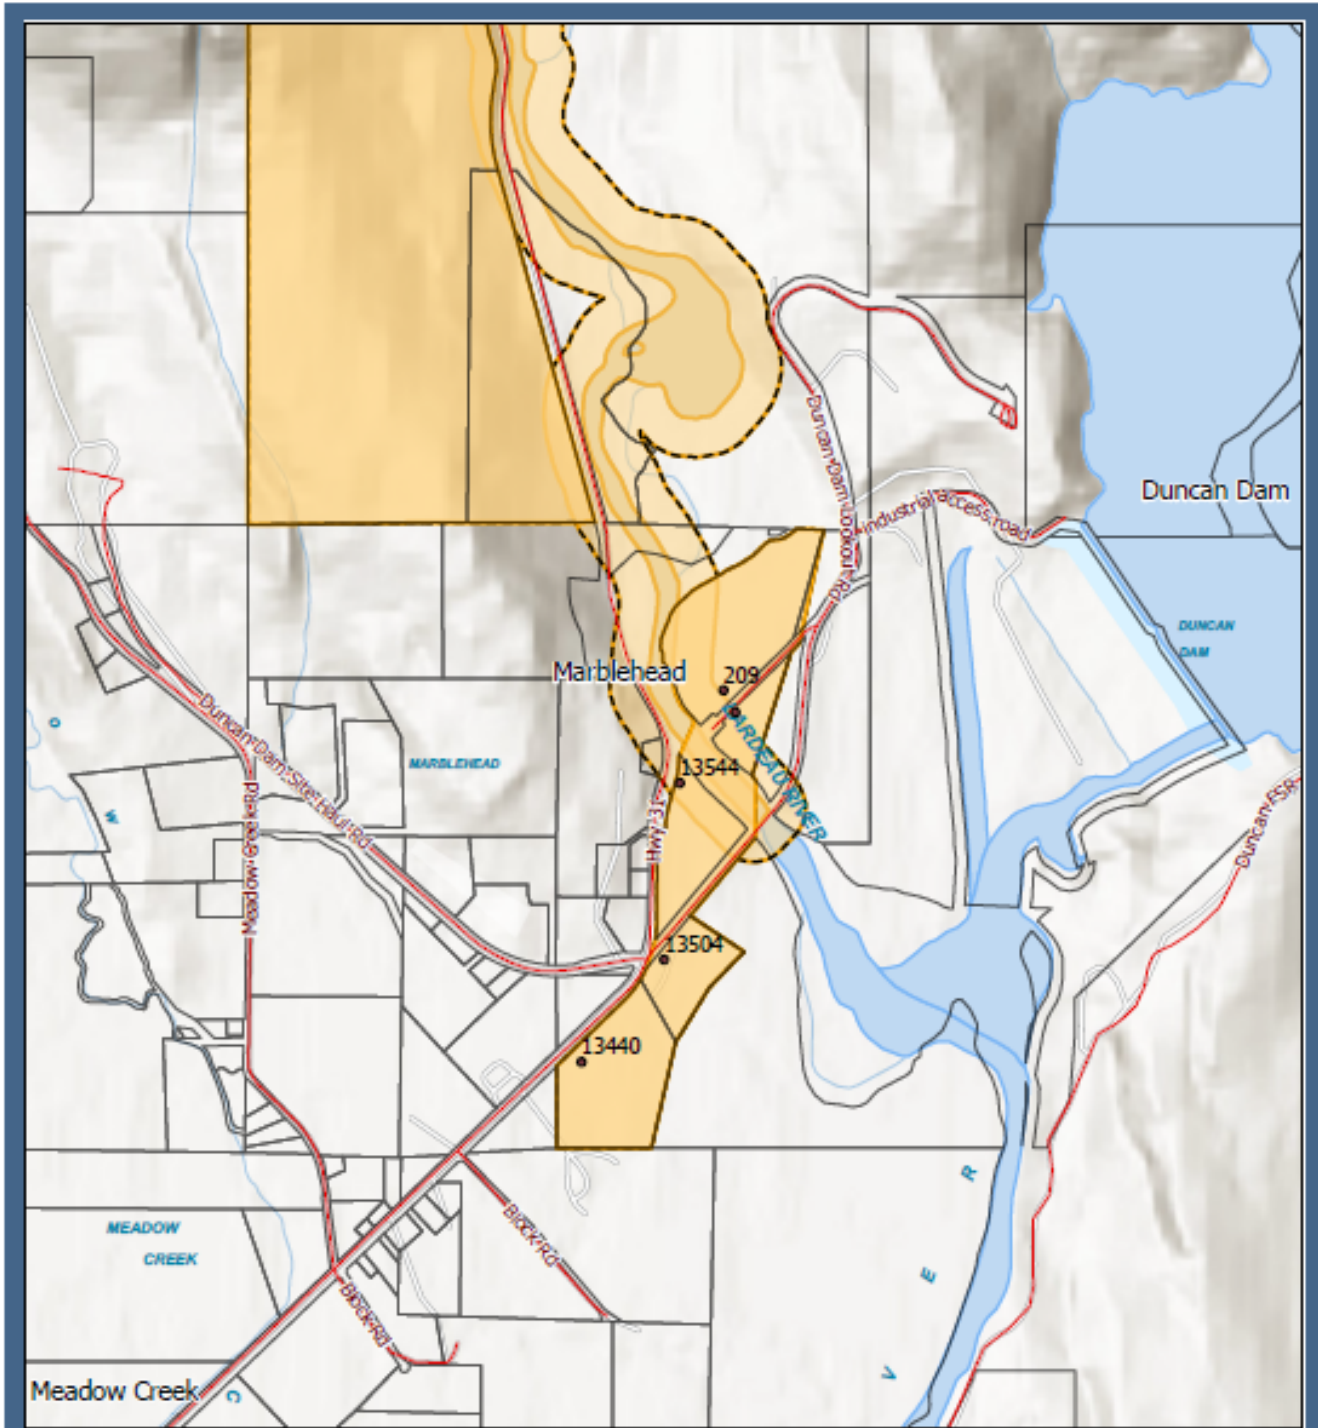

REGIONAL DISTRICT OF CENTRAL KOOTENAY
Box 590, 202 Lakeside Drive,
Nelson, BC V1L 5R4
Phone: 1-800-268-7325 www.rdck.bc.ca
maps@rdck.bc.ca

- Roads
- Cadastre - Legal Parcels
- Lakes and Rivers
- Address's In Alert Area

Lardeau River Evacuation Alert

The mapping information shown are approximate representations and should only be used for reference purposes. The Regional District of Central Kootenay is not responsible for any errors or omissions on this map.