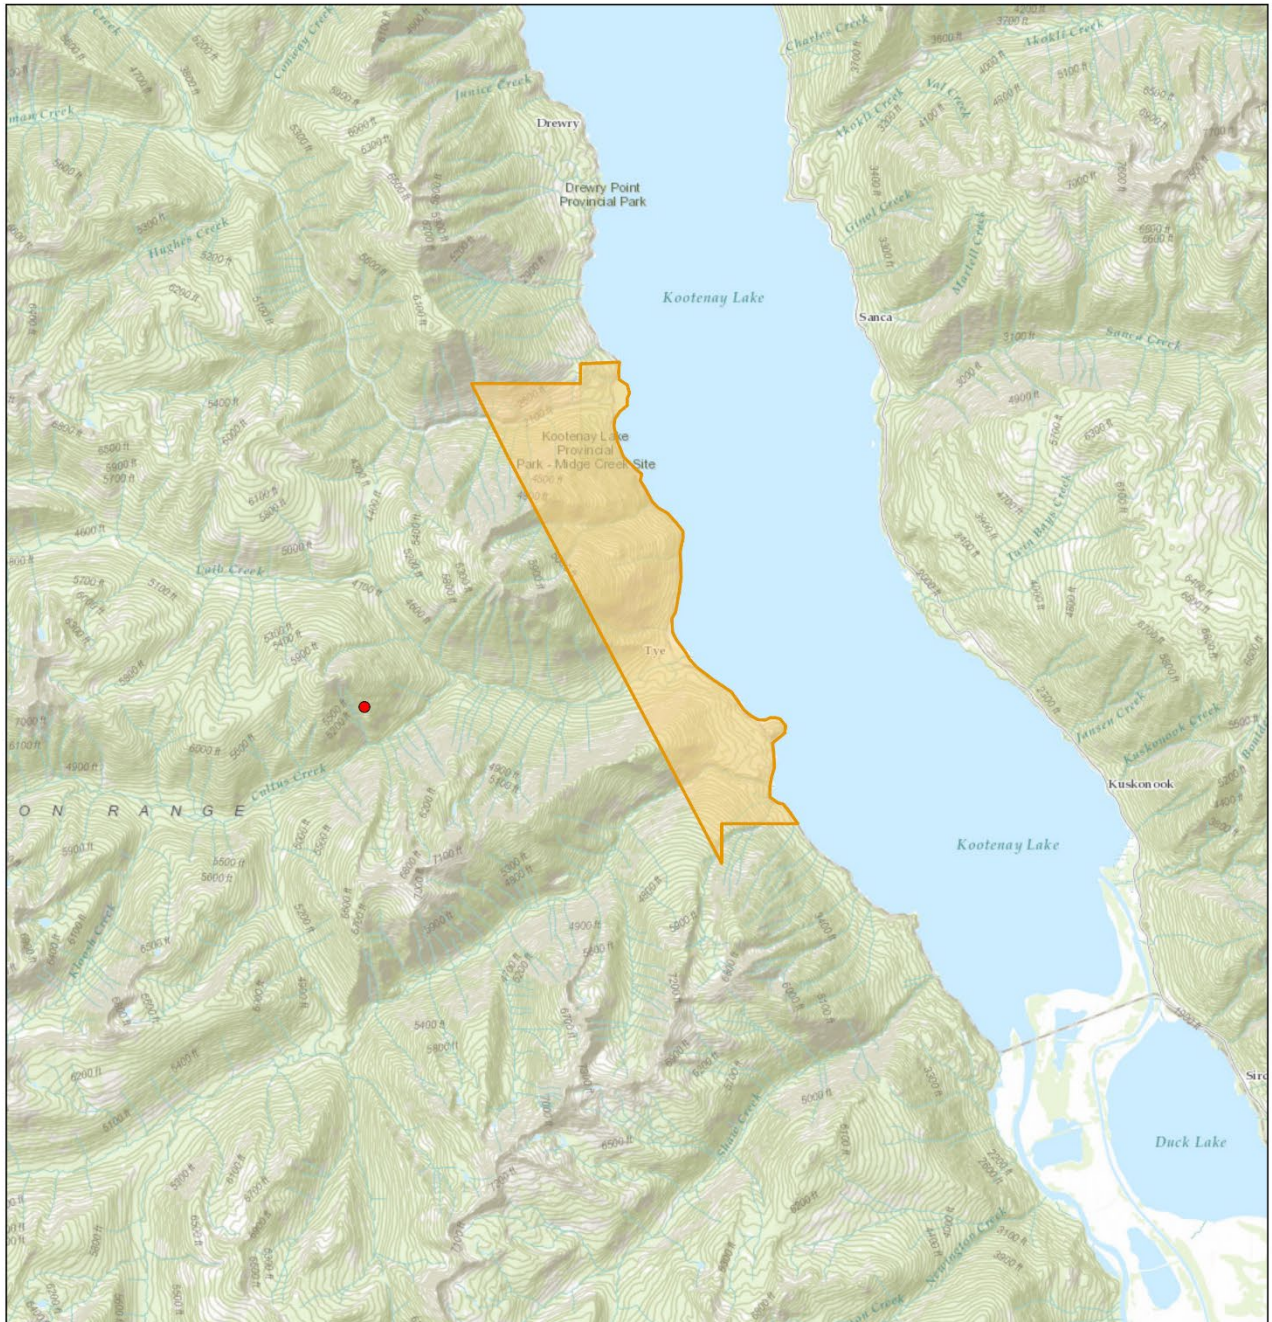

REGIONAL DISTRICT OF CENTRAL KOOTENAY

Evacuation Alert

DATE: July 16, 2021

TIME: 1900

An Evacuation Alert has been issued by the Regional District of Central Kootenay Emergency Operations Centre (EOC). Due to the potential danger to life and health from the **Cultus Creek Wildfire (N71245)**, an Evacuation Alert has been issued for areas from **south of Next Creek to north of Midge Creek**.

REGIONAL DISTRICT OF CENTRAL KOOTENAY

Evacuation Alert

Cultus Creek Evacuation Alert

7/16/2021, 4:48:41 PM

Active Evacuation Areas

 Evacuation Alert

BC WILDFIRE - Fire Locations Current

 Out of Control