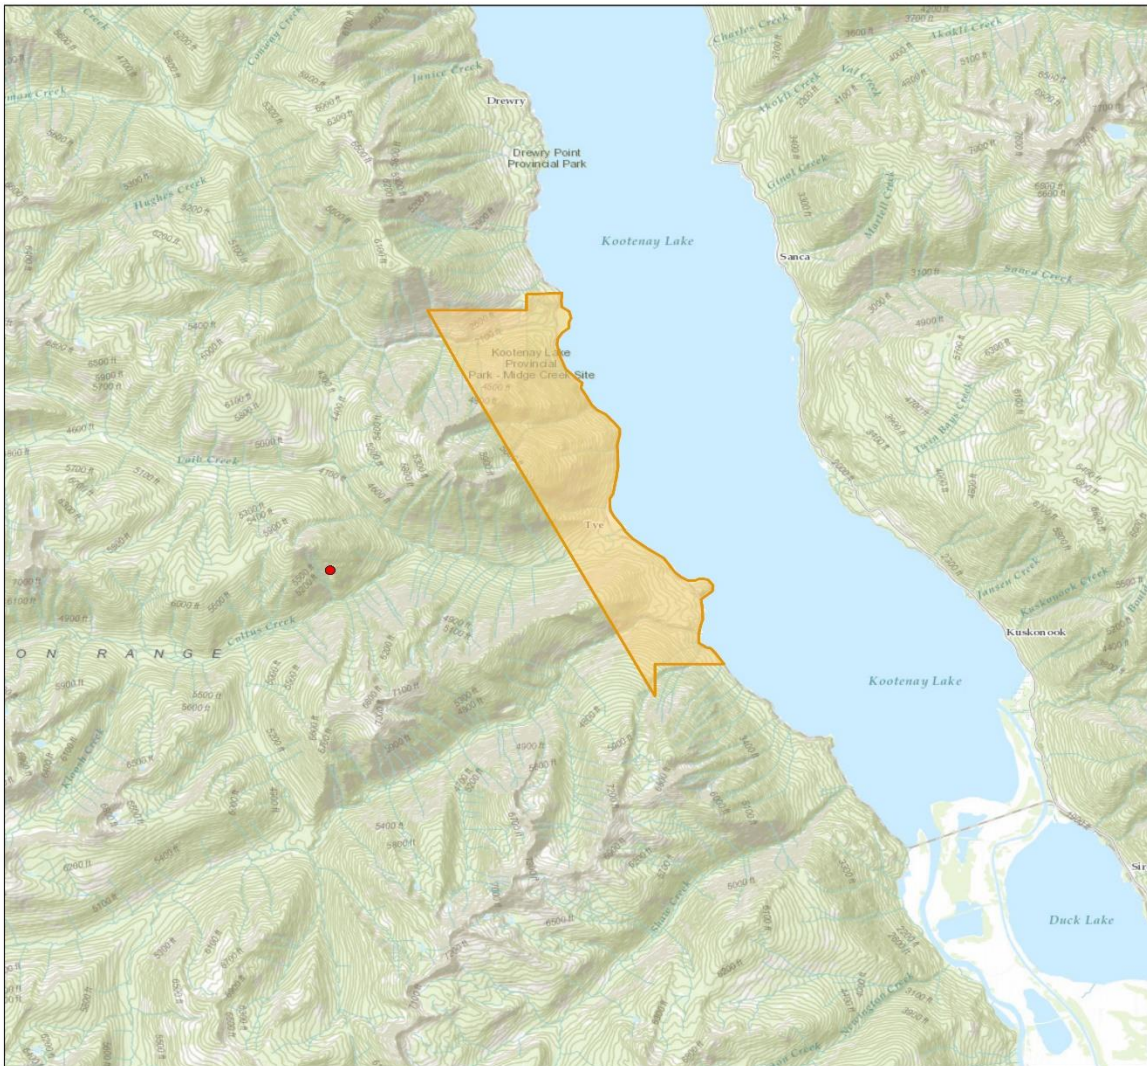

Cultus Creek Evacuation Alert

7/16/2021, 4:48:41 PM

Active Evacuation Areas

Evacuation Alert

BC WILDFIRE - Fire Locations Current

Out of Control

1:150,000

RDCK GIS Dept
The mapping information shown are approximate and are for reference purposes only.