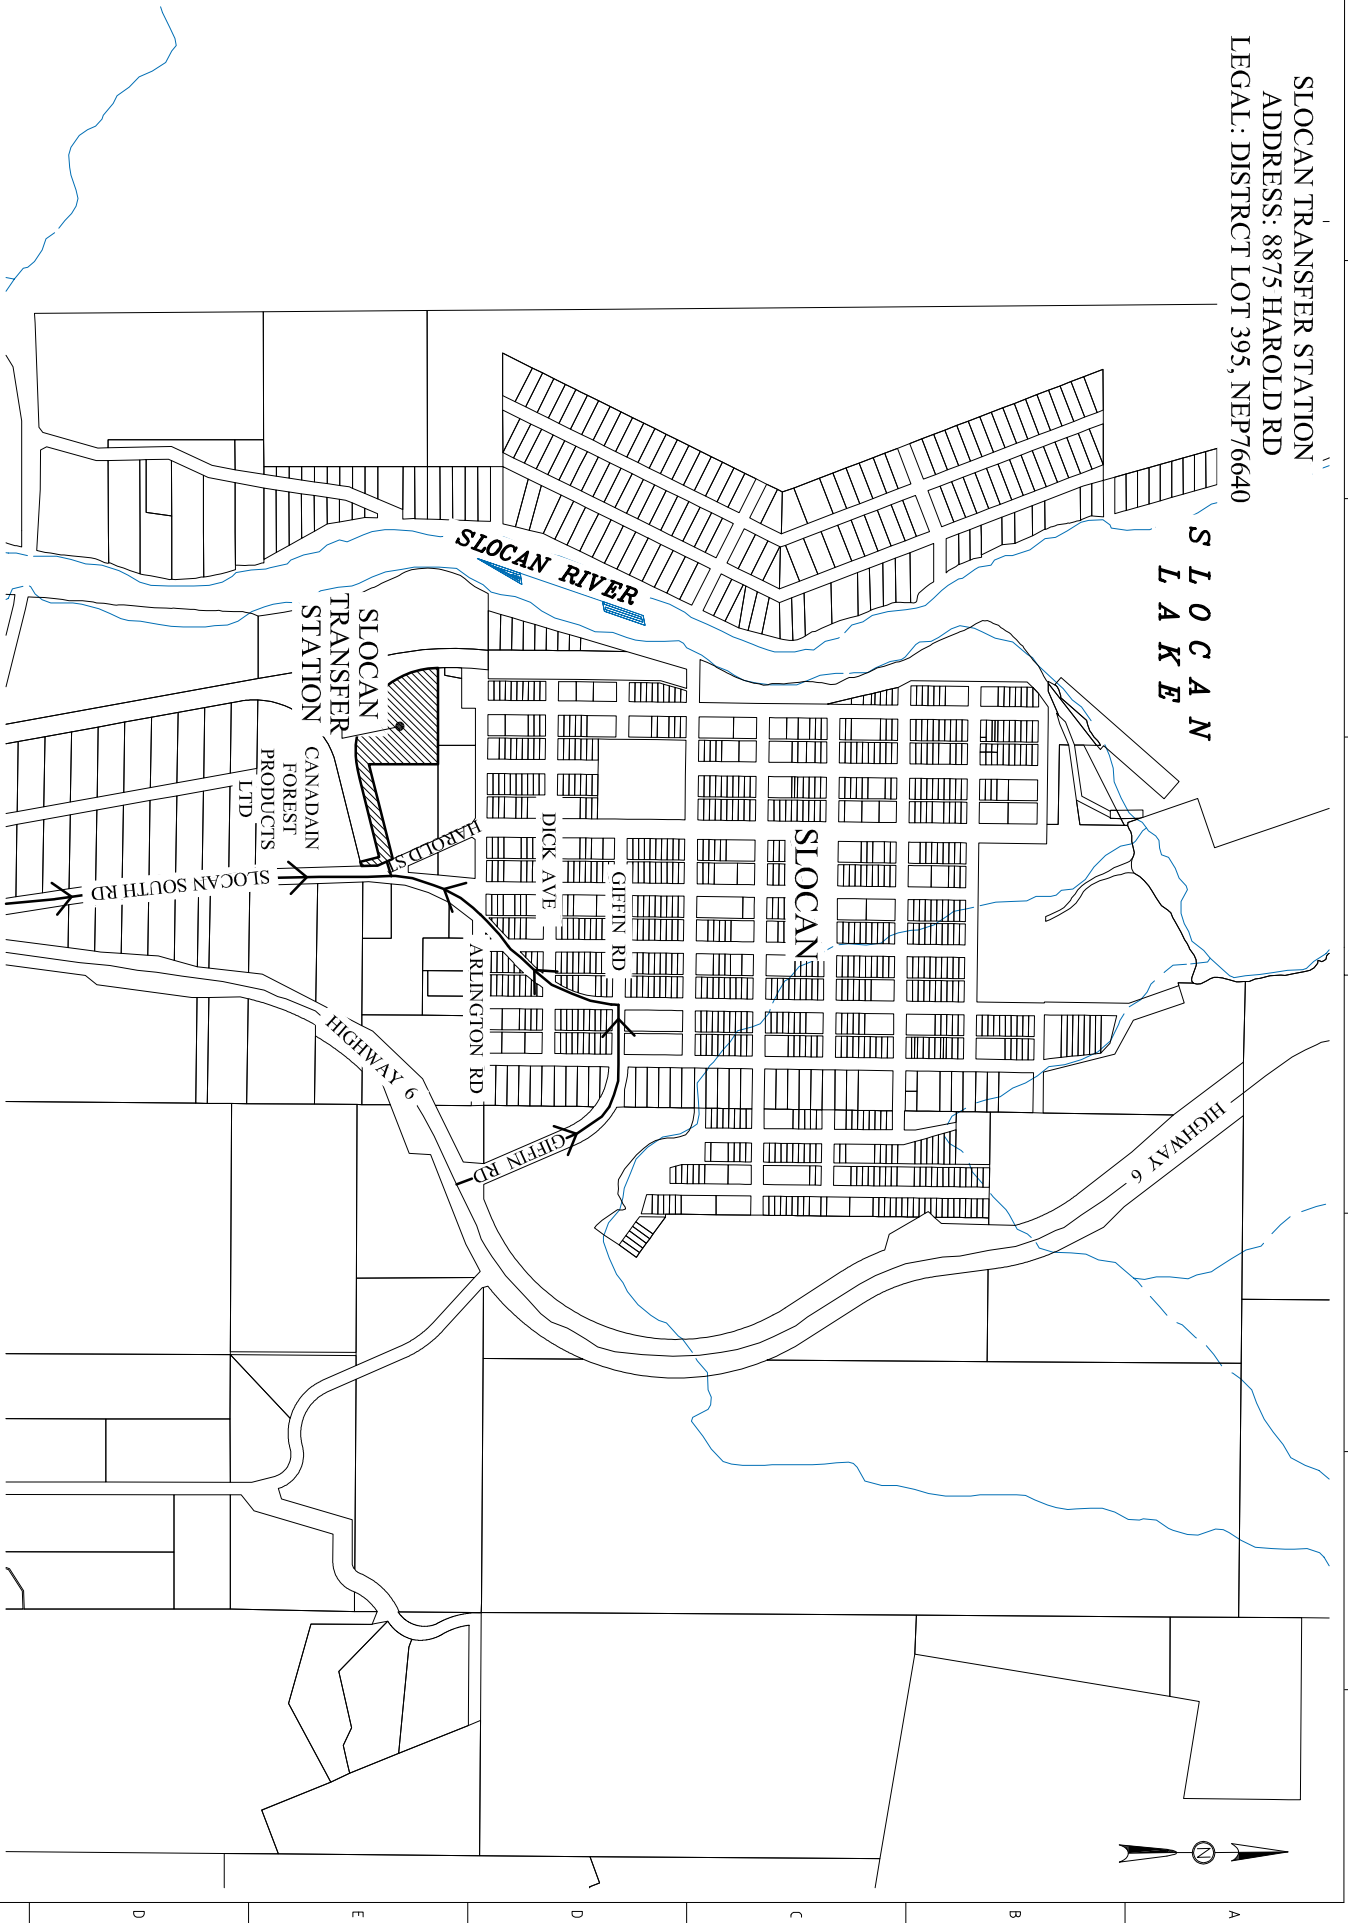

SLOCAN TRANSFER STATION
 ADDRESS: 8875 HAROLD RD
 LEGAL: DISTRICT LOT 395, NEP76640

S L O C A N
 L A K E

SLOCAN TRANSFER STATION LOCATION MAP
 1:12000

DESIGN	3	VERIFY SCALE	1:12000	SHEET SHEET-NO	
DR	2	DATE AS SHOWN ON ORIGINAL DRAWING		DWG	
CHK	1	BY		DATE	JUNE 2008
APP'D		REVISION		PROJ	

REGIONAL DISTRICT OF
 CENTRAL KOOTENAY
 ENGINEERING & ENVIRONMENTAL
 SERVICES

FILE NAME: SLOCAN TRANSFER STATION

FILE LOCATION: TRANSFER STATION ACCESS ROUTE

PLOT DATE: