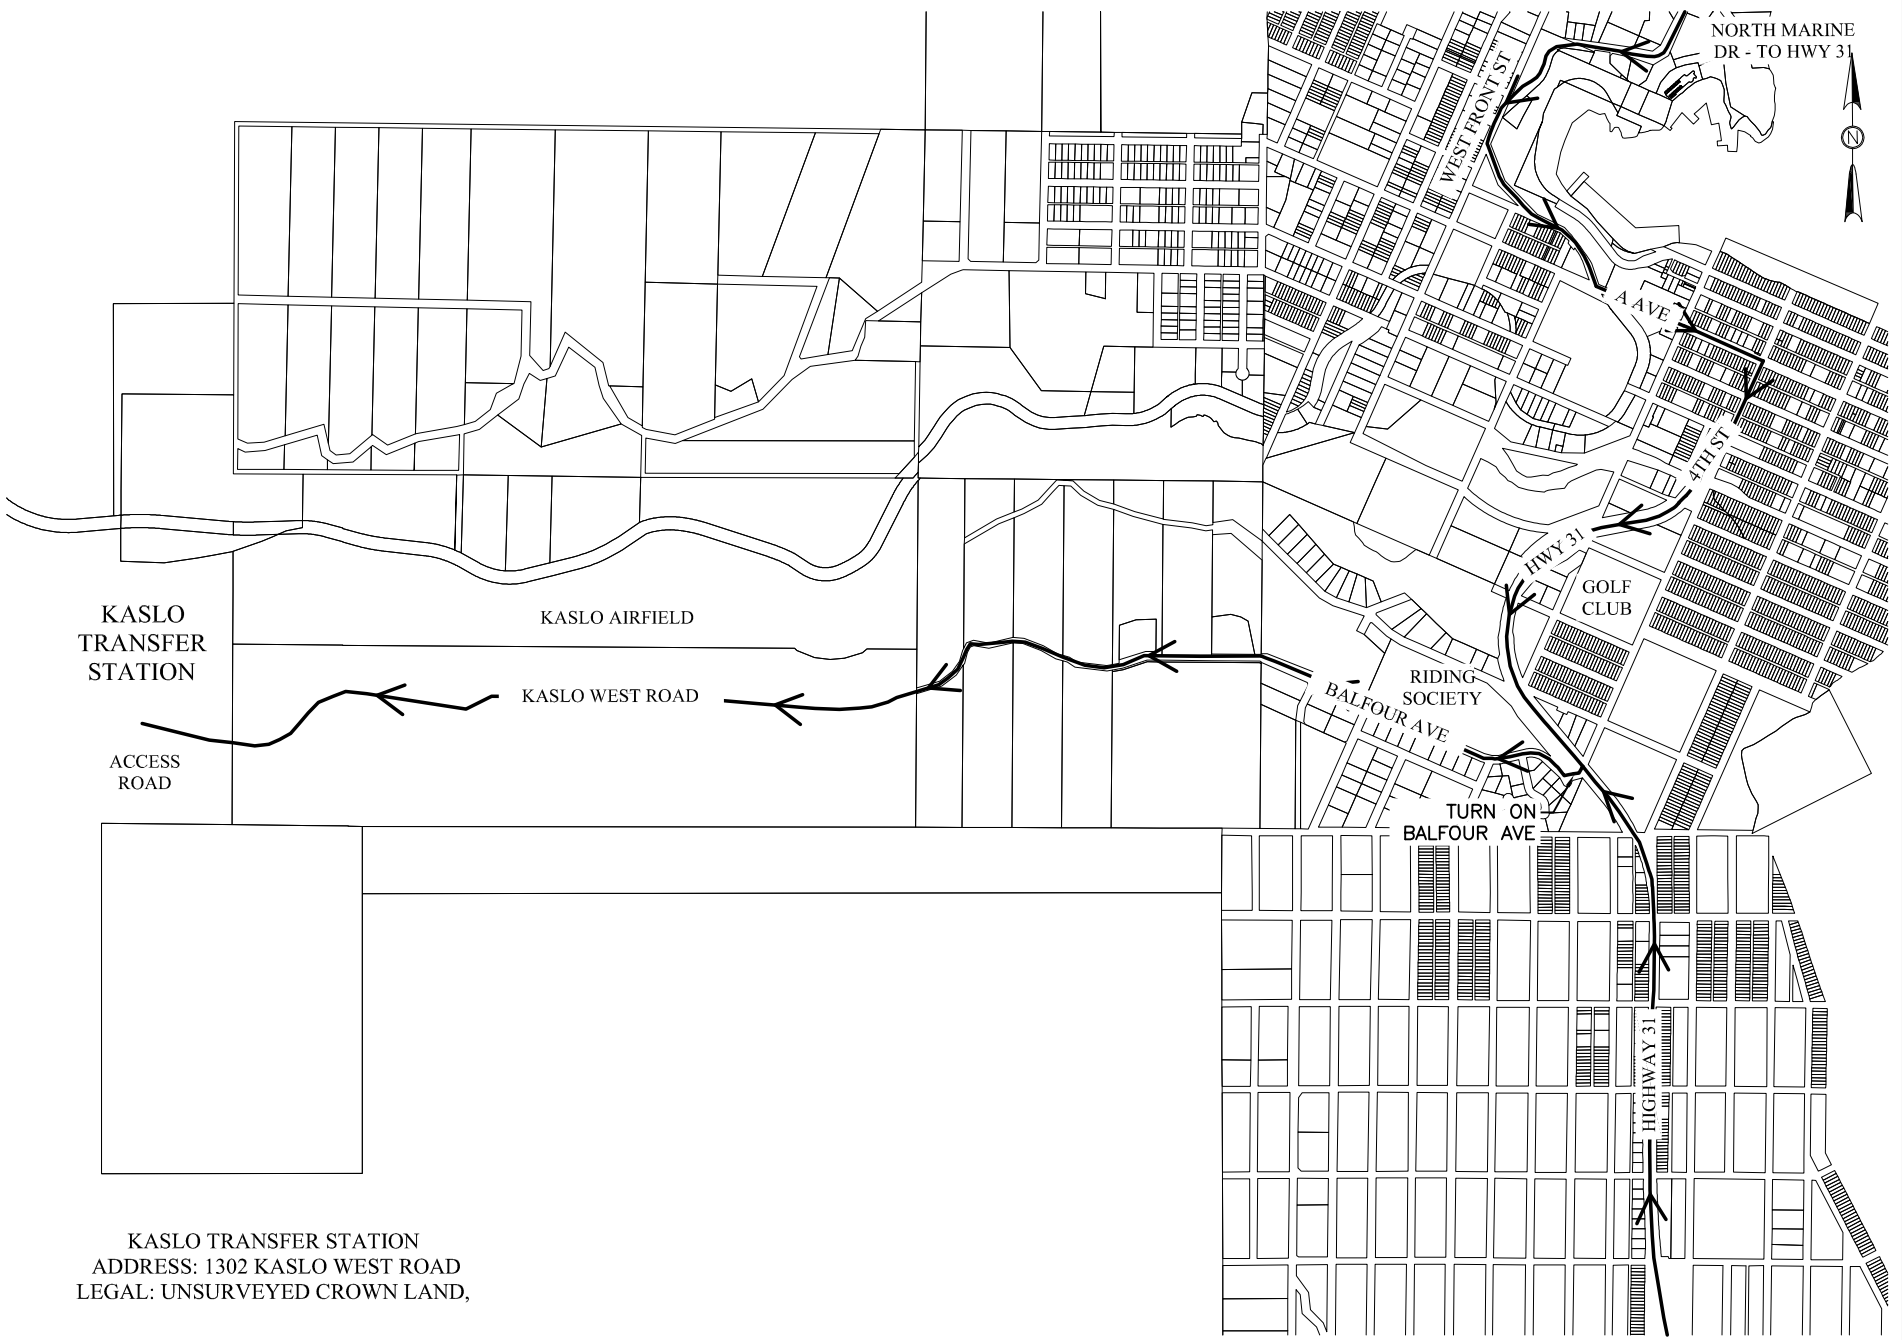

1 2 3 4 5 6 7 8

NORTH MARINE DR - TO HWY 31

KASLO TRANSFER STATION

KASLO AIRFIELD

KASLO WEST ROAD

ACCESS ROAD

GOLF CLUB

RIDING SOCIETY

BALFOUR AVE

TURN ON BALFOUR AVE

HWY 31

KASLO TRANSFER STATION
ADDRESS: 1302 KASLO WEST ROAD
LEGAL: UNSURVEYED CROWN LAND,

KASLO TRANSFER STATION LOCATION MAP

1:17,500

DSGN	3				
DR	2				
CHK	1				
APVD		NO.	DATE	REVISION	BY

REGIONAL DISTRICT OF CENTRAL KOOTENAY ENGINEERING & ENVIRONMENTAL SERVICES

KASLO TRANSFER STATION

TRANSFER STATION ACCESS ROUTE

SHEET SHEET-NO	
DWG	
DATE	JUNE 2008
PROJ	

FILE NAME:

FILE LOCATION:

PLOT DATE: