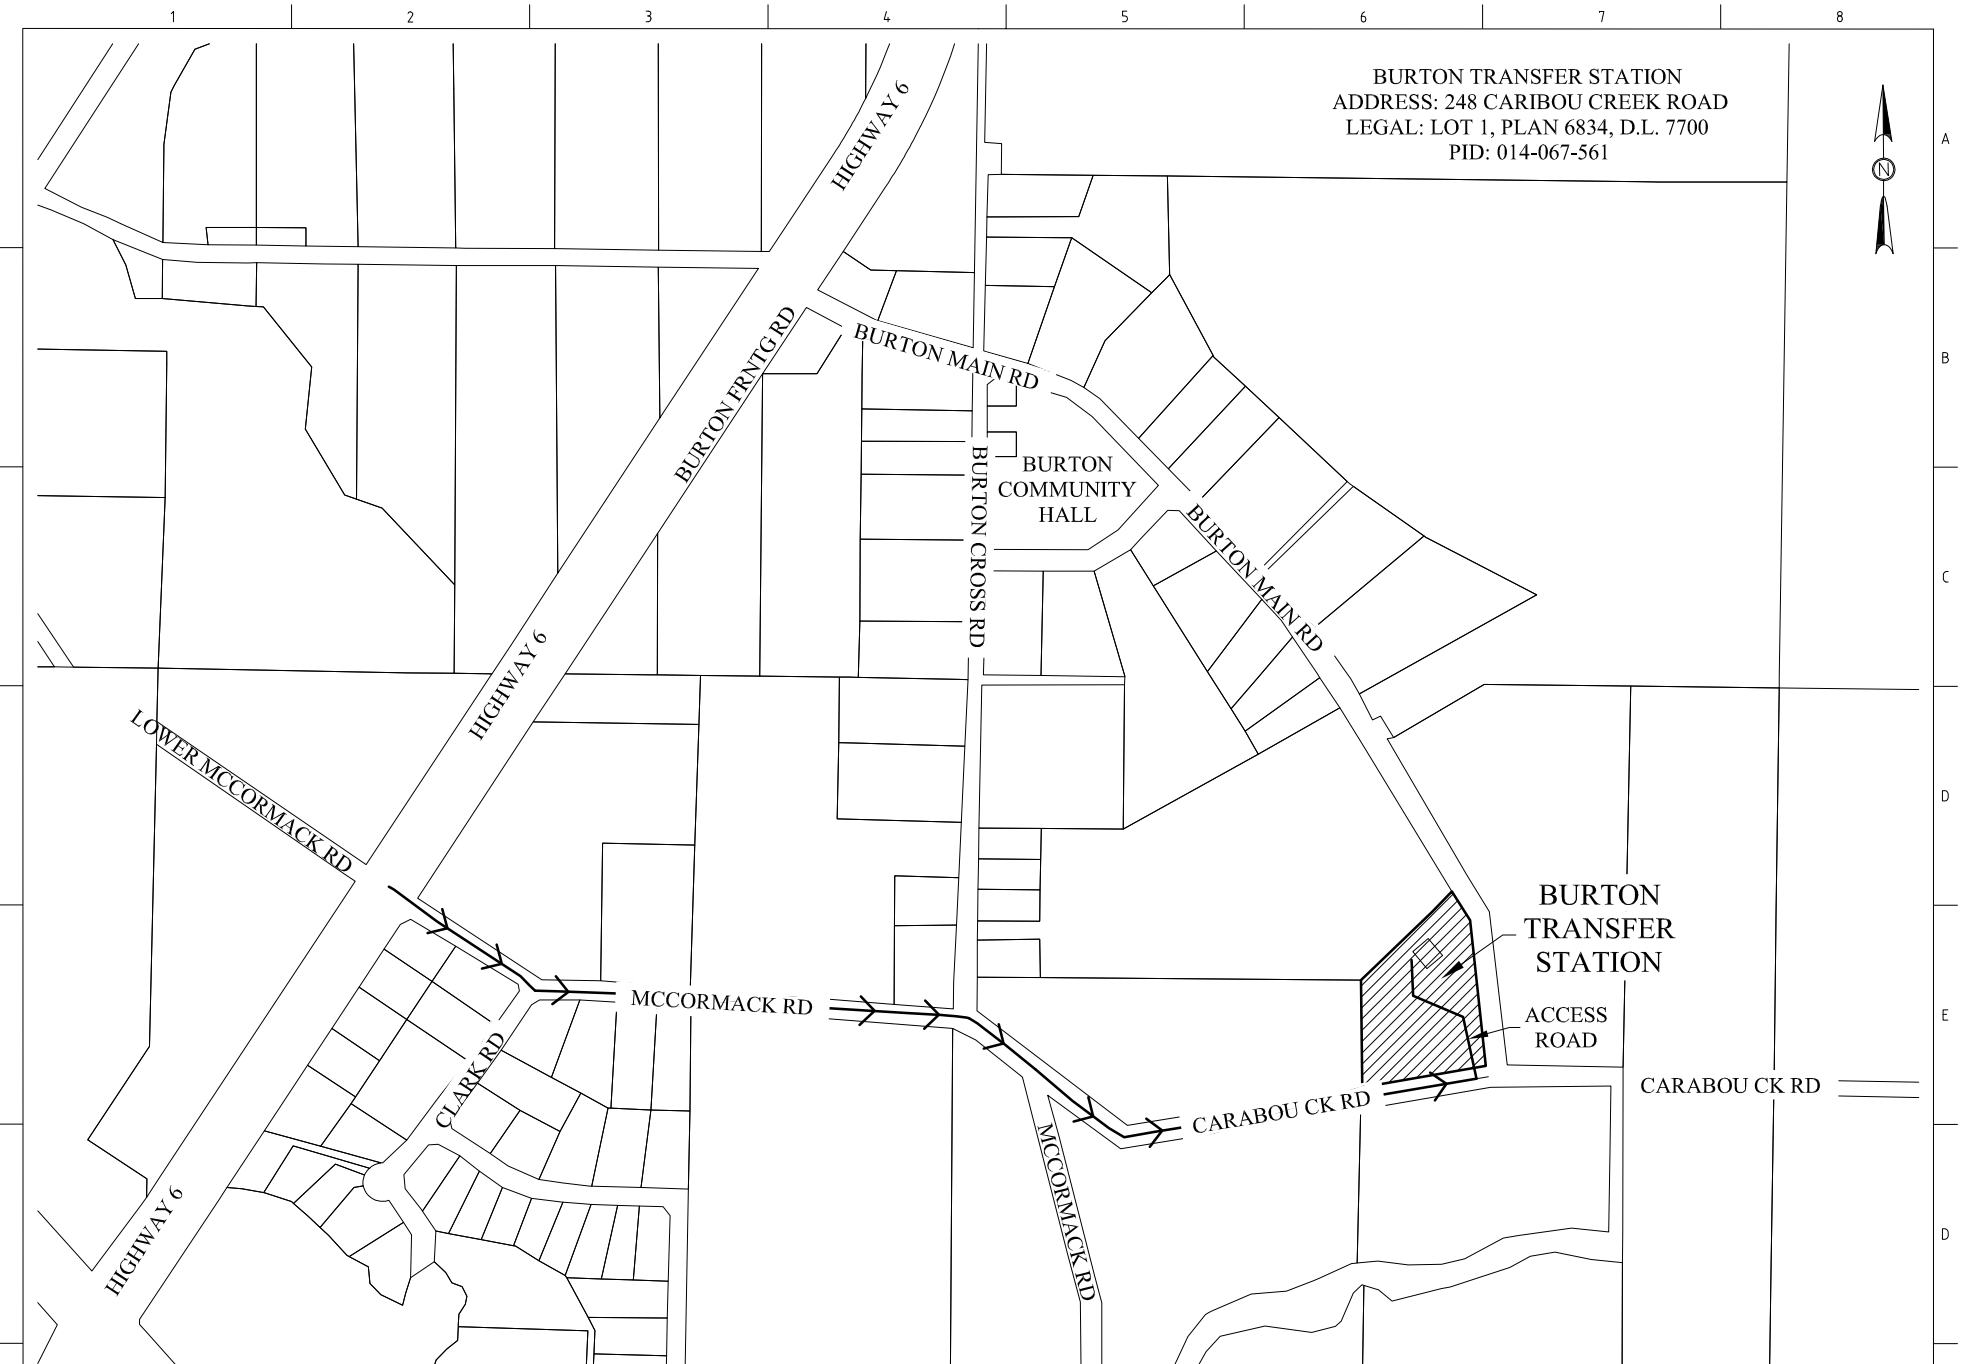

BURTON TRANSFER STATION
ADDRESS: 248 CARIBOU CREEK ROAD
LEGAL: LOT 1, PLAN 6834, D.L. 7700
PID: 014-067-561

BURTON TRANSFER STATION LOCATION MAP
1:7500

DSGN	3				
DR	2				
CHK	1				
APVD		NO.	DATE	REVISION	BY

REGIONAL DISTRICT OF CENTRAL KOOTENAY
ENGINEERING & ENVIRONMENTAL SERVICES

BURTON TRANSFER STATION

TRANSFER STATION ACCESS ROUTE

SHEET	SHEET-NO
DWG	
DATE	JUNE 2008
PROJ