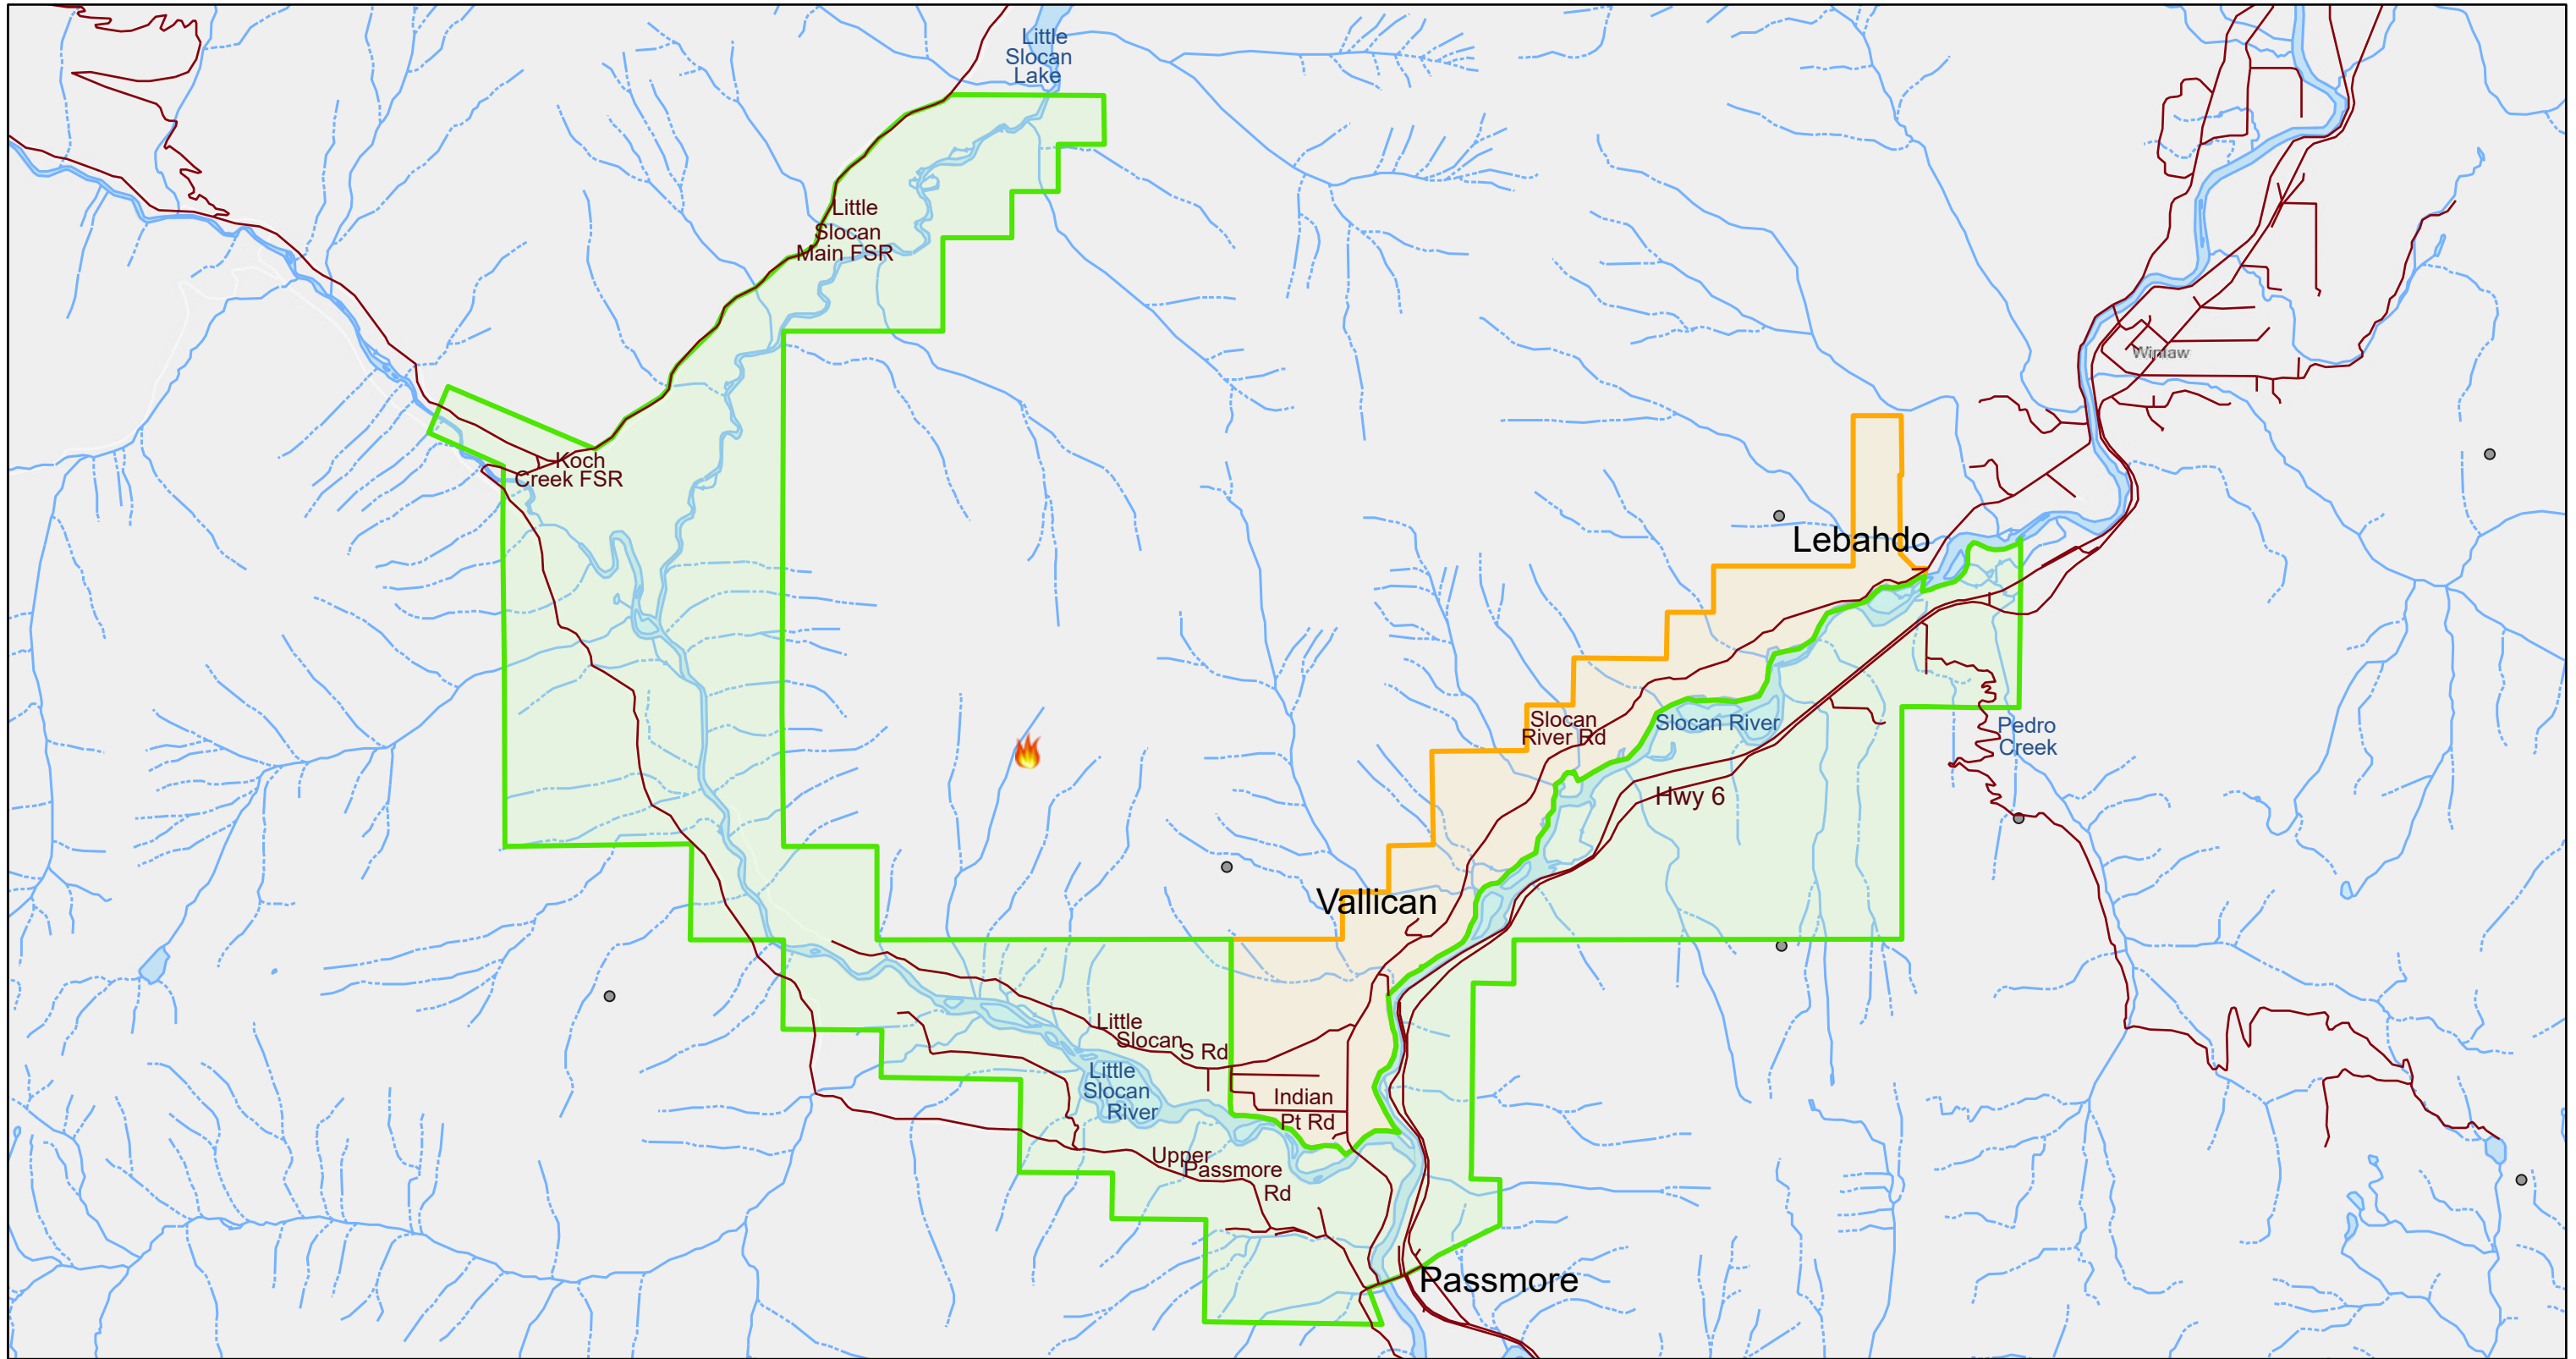

Talbott Creek Wildfire EVACUATION ALERT

9/15/2020, 4:07:27 PM

1:85,000

— Roads - BC DRA EVACUATION AREAS Current Fire Locations - BC Wildfire

- Evacuation Alert
- Rescind Area
- 🔥 Fire of Note
- Out

Esri, HERE, Garmin, (c) OpenStreetMap contributors, and the GIS user community