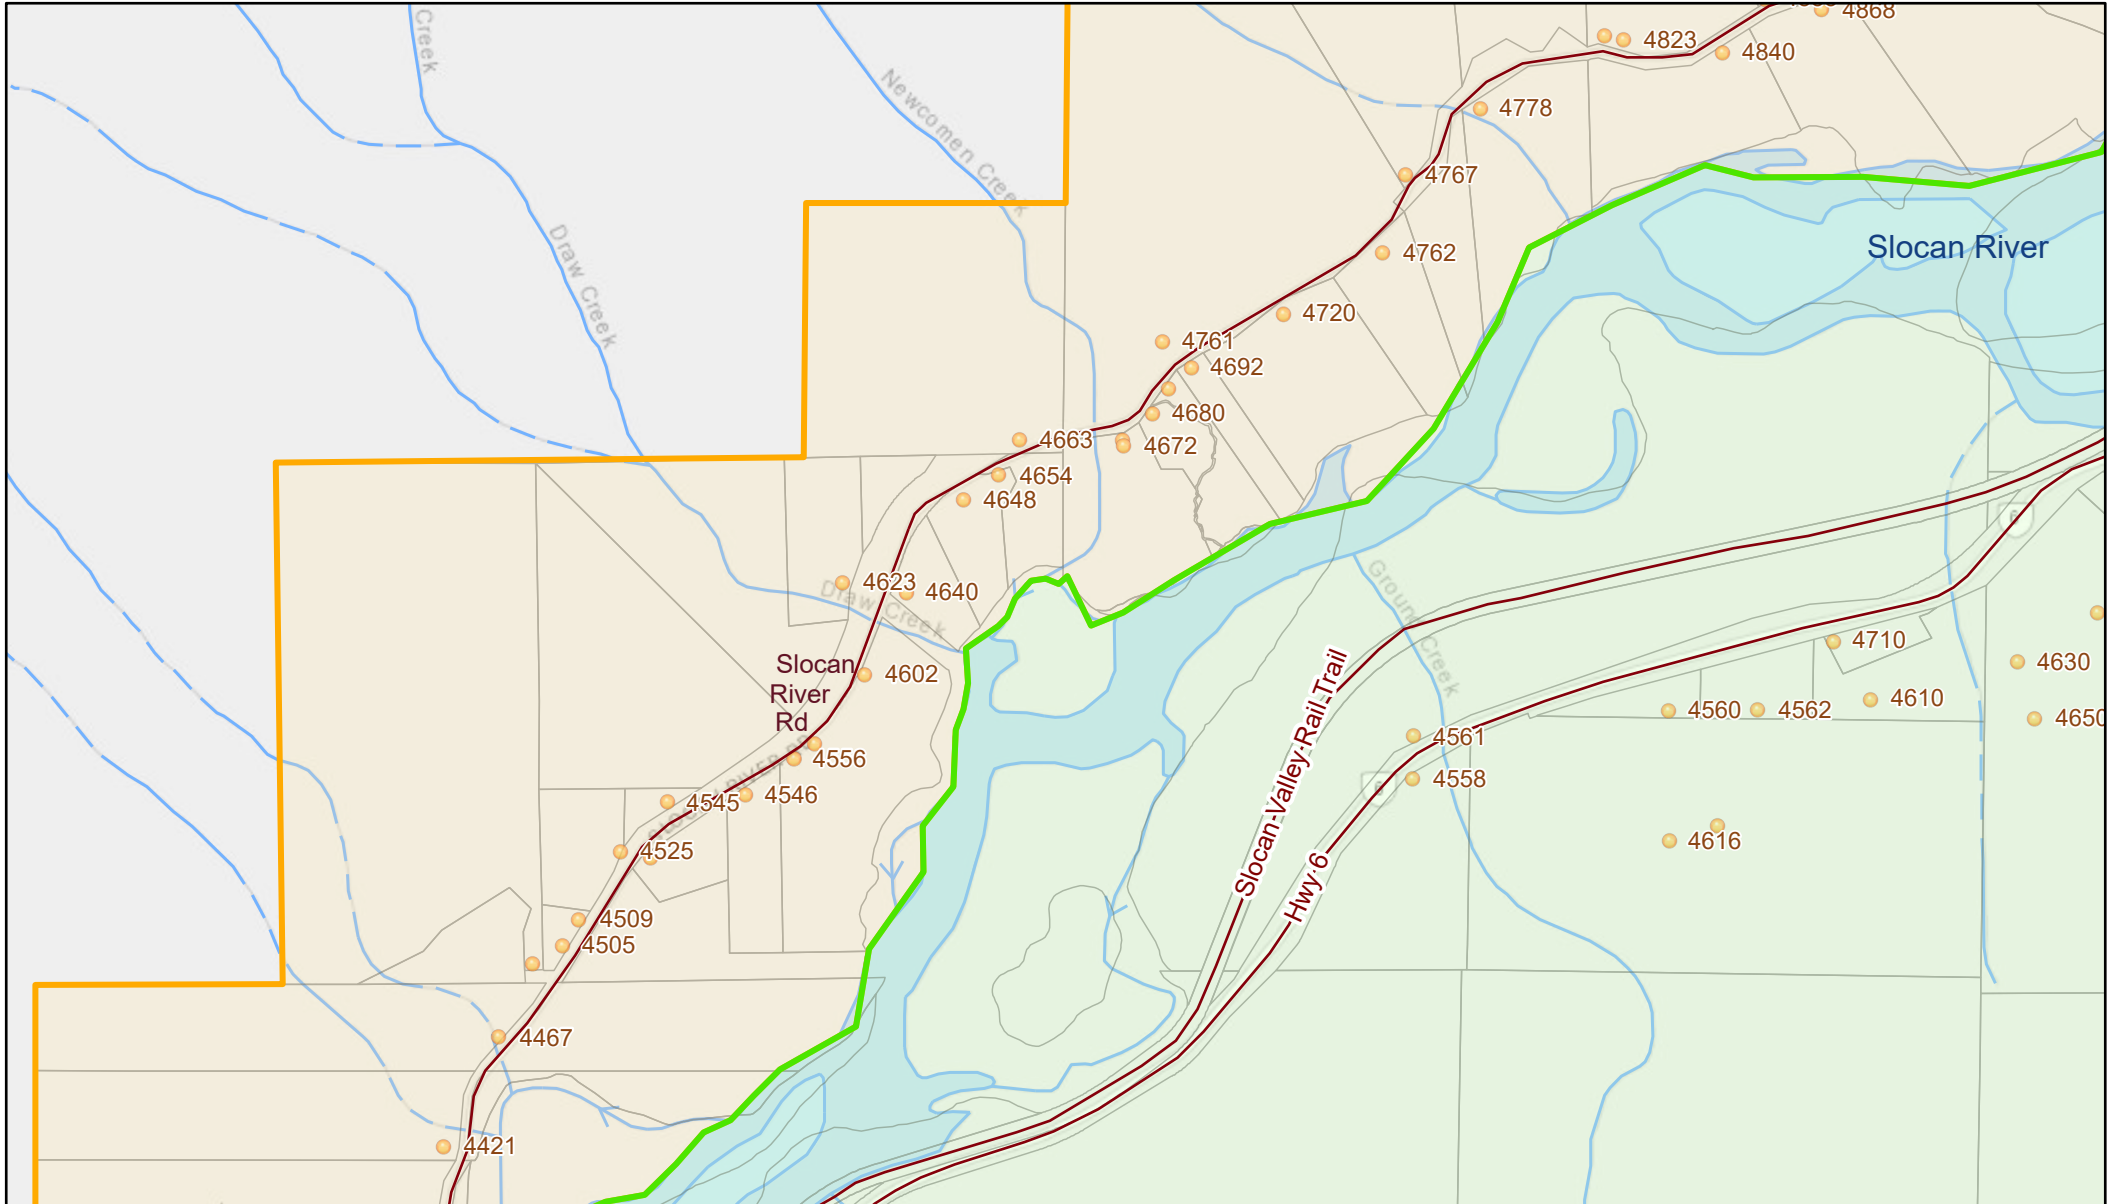

# Talbott Creek Wildfire EVACUATION ALERT - Lebahdo South Area

9/15/2020, 4:31:31 PM

- Roads - BC DRA
- ▭ Rescind Area
- EVACUATION AREAS**
- CIVIC ADDRESS
- ▭ Evacuation Alert
- LEGAL PARCELS - Cadastre