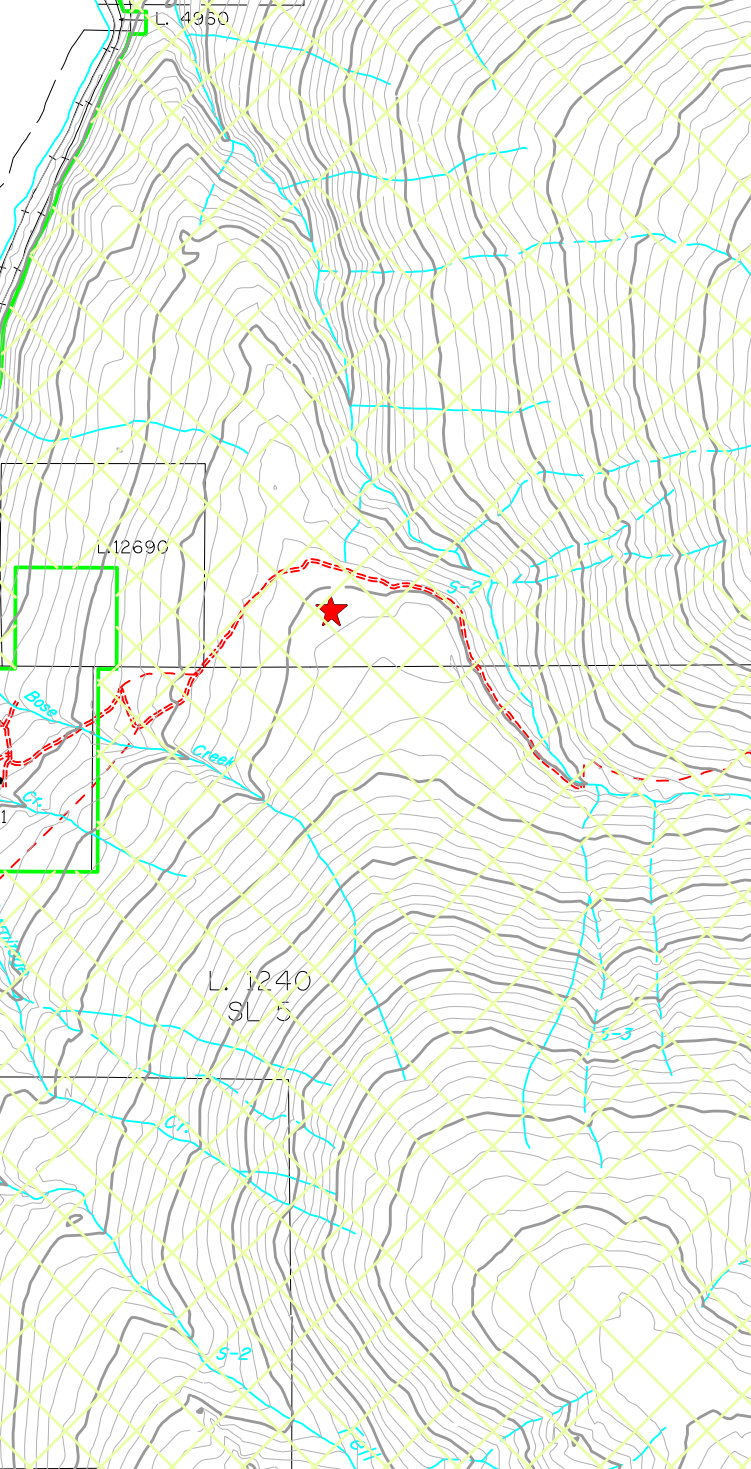

KUTETL FIRE

N70556
82F045, 046 055, 056
June 20, 2005
SCALE = 1:30,000
Fire Size: 7916.0ha.

LEGEND	
	CREEKS
	EXISTING ROADS
	PROPOSED ROADS
	WATERFED BOUNDARY
	WILDLIFE MON. AREA
	PARKS
	FIRE BOUNDARY
	ESTABLISHED FIRE GUARDED TRAILS
	POINT OF DIVERSION

FOOTER

WHITewater SKI RESORT

HARROP

WEST ARM PARK

KOOTENAY LAKE

WEST

ARM

SUNSHINE BAY

HARROP NARROWS

KOOTENAY LAKE

WEST

CURRENT BAY

NINE MILE NARROWS

ABNOD

WATERFED BOUNDARY