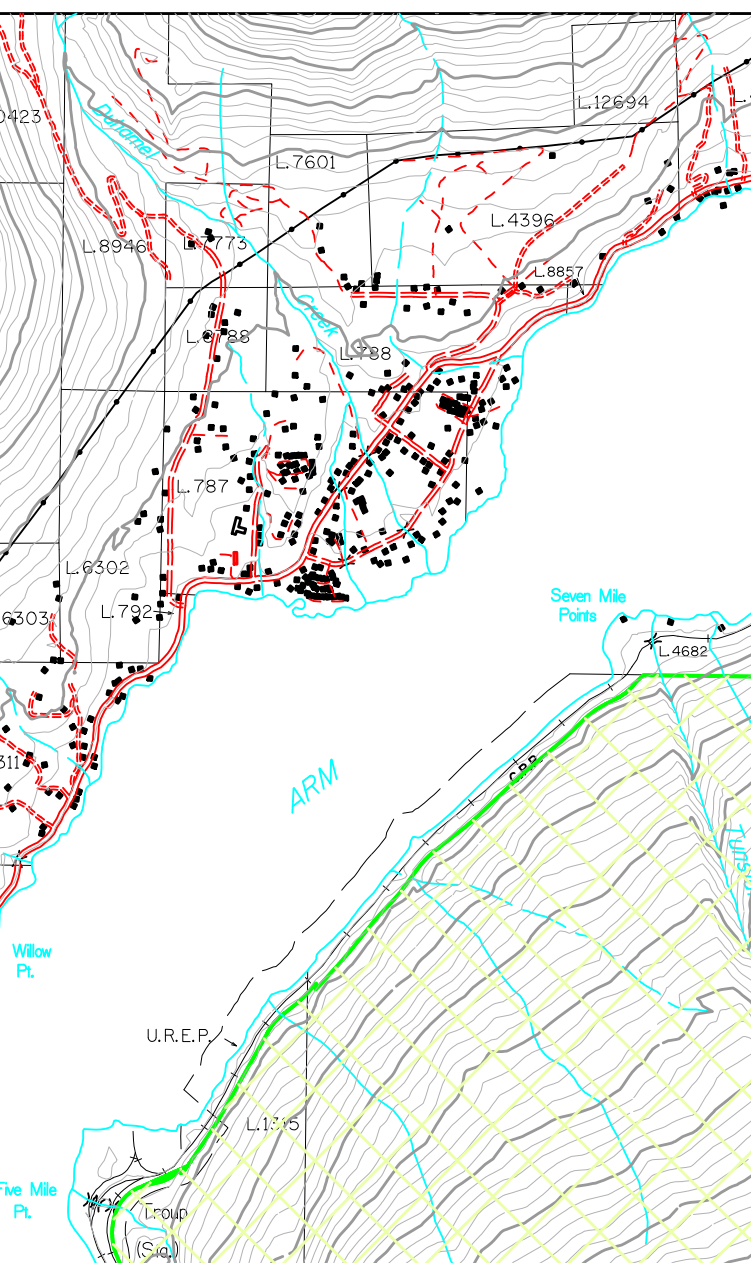

KUTETL FIRE

N70556
82F045, 046 055, 056
June 20, 2005
SCALE = 1:30,000
Fire Size: 7916.0ha.

LEGEND	
	CREEKS
	EXISTING ROADS
	PROPOSED ROADS
	WATERFED BOUNDARY
	WILDLIFE MON. AREA
	PARKS
	FIRE BOUNDARY
	ESTABLISHED FIRE GUARDED TRAILS
	POINT OF DIVERSION

FOOTER

WHITewater SKI RESORT

HARROP

WEST ARM PARK

KOOTENAY LAKE

WEST

ARM

SUNSHINE BAY

HARROP NARROWS

KOOTENAY LAKE

WEST

CURRENT BAY

NINE MILE NARROWS

ABNOD

WATERFED BOUNDARY