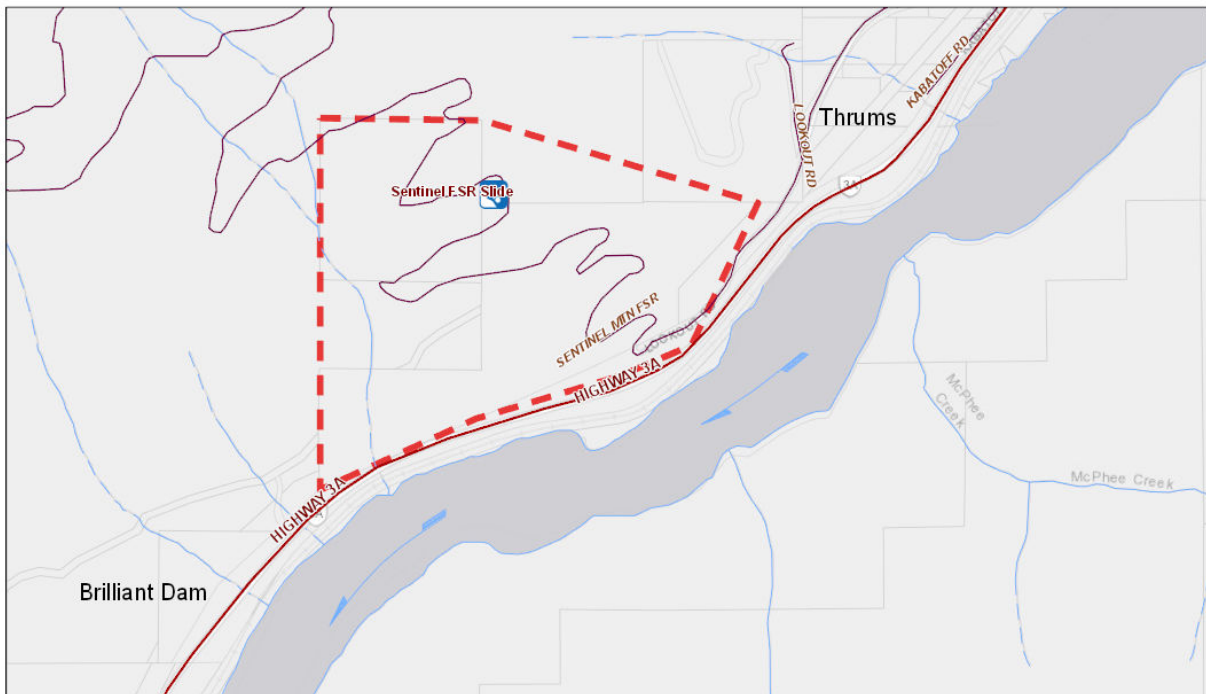

REGIONAL DISTRICT OF CENTRAL KOOTENAY

Evacuation Alert

DATE: April 21, 2018

TIME: 10:00 hrs

An Evacuation Alert has been issued by the Regional District of Central Kootenay at the Emergency Operations Centre (EOC).

Because of the potential danger to life and health due to a landslide, the Regional District of Central Kootenay has issued an Evacuation Alert for the following areas:

District lot 14713 Kootenay Land District Located on Sentinel Mountain Forest Service Road

Sentinel FSR Slide - Evacuation Order

April 18, 2018

INCIDENT
Landslide

Highways
Road Range

EVACUATION ZONES
Evacuation Order
Cadastral - Legal Parcels

0 0.07 0.15 0.3 mi
0 0.13 0.25 0.5 km

Esri, HERE, Garmin, © OpenStreetMap contributors, and the GIS user community