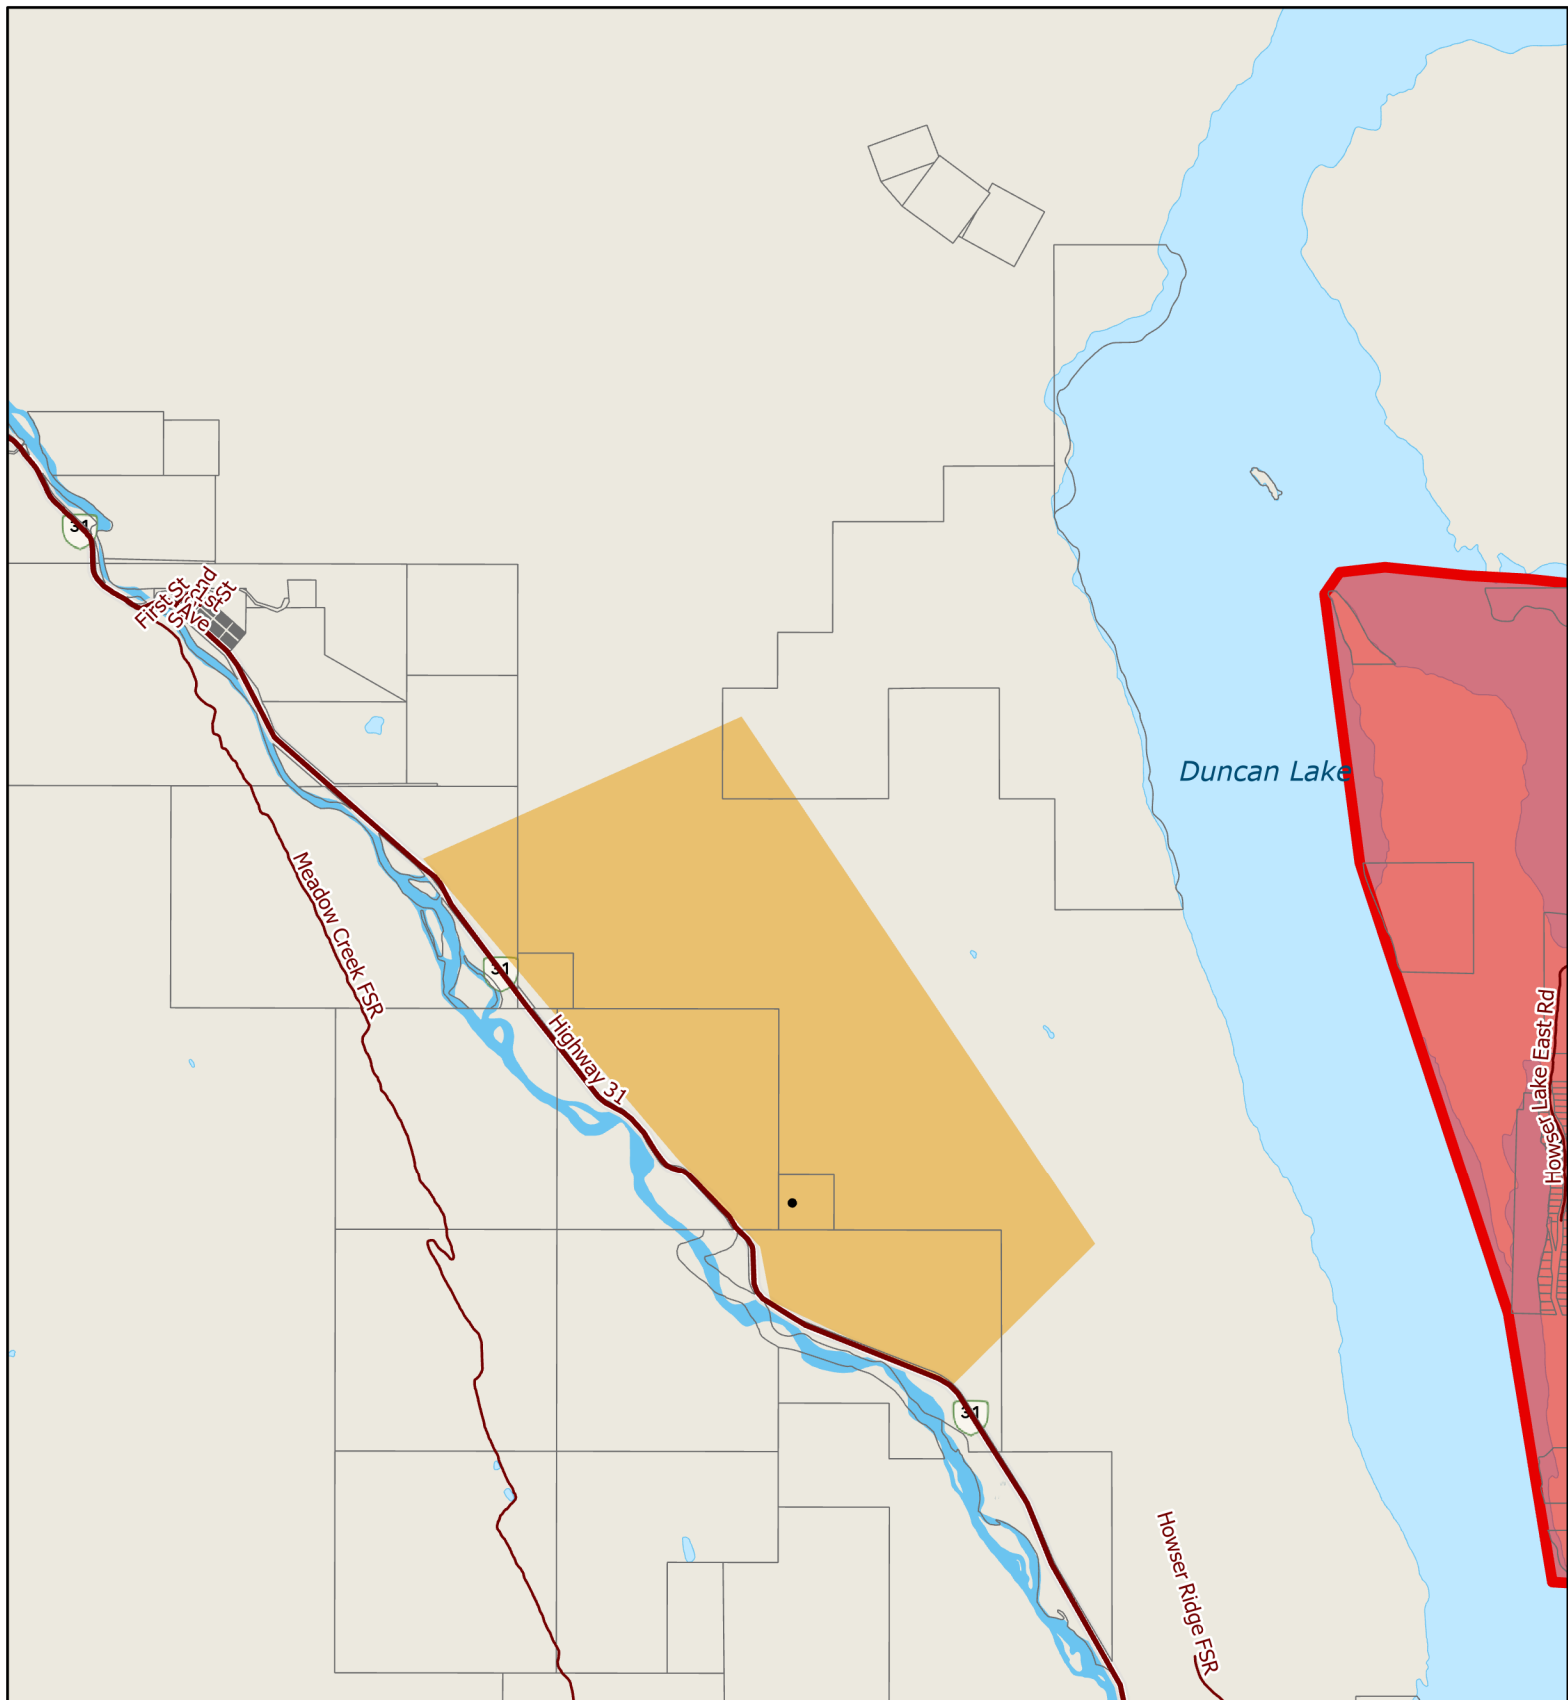

**REGIONAL DISTRICT OF
CENTRAL KOOTENAY
EMERGENCY
OPERATIONS CENTRE**

EOC Phone: 250-352-7701 or 1-866-522-7701

Current Emergency Information:

rdck.ca/EOCinfo

Register to receive emergency notifications:

rdck.ca/notifications

To report a flood, landslide, spill or other hazards:

1-800-663-3456

Howser Ridge 3 Wildfire Evacuation Alert

- Evacuation Order
- Evacuation Alert
- Legal Parcel
- Civic Address
- Highway
- Road

Date: 7/29/2024

Map Scale: 1:54,883

N

The mapping information shown are approximate representations and should only be used for reference purposes. The Regional District of Central Kootenay is not responsible for any errors or omissions on this map.