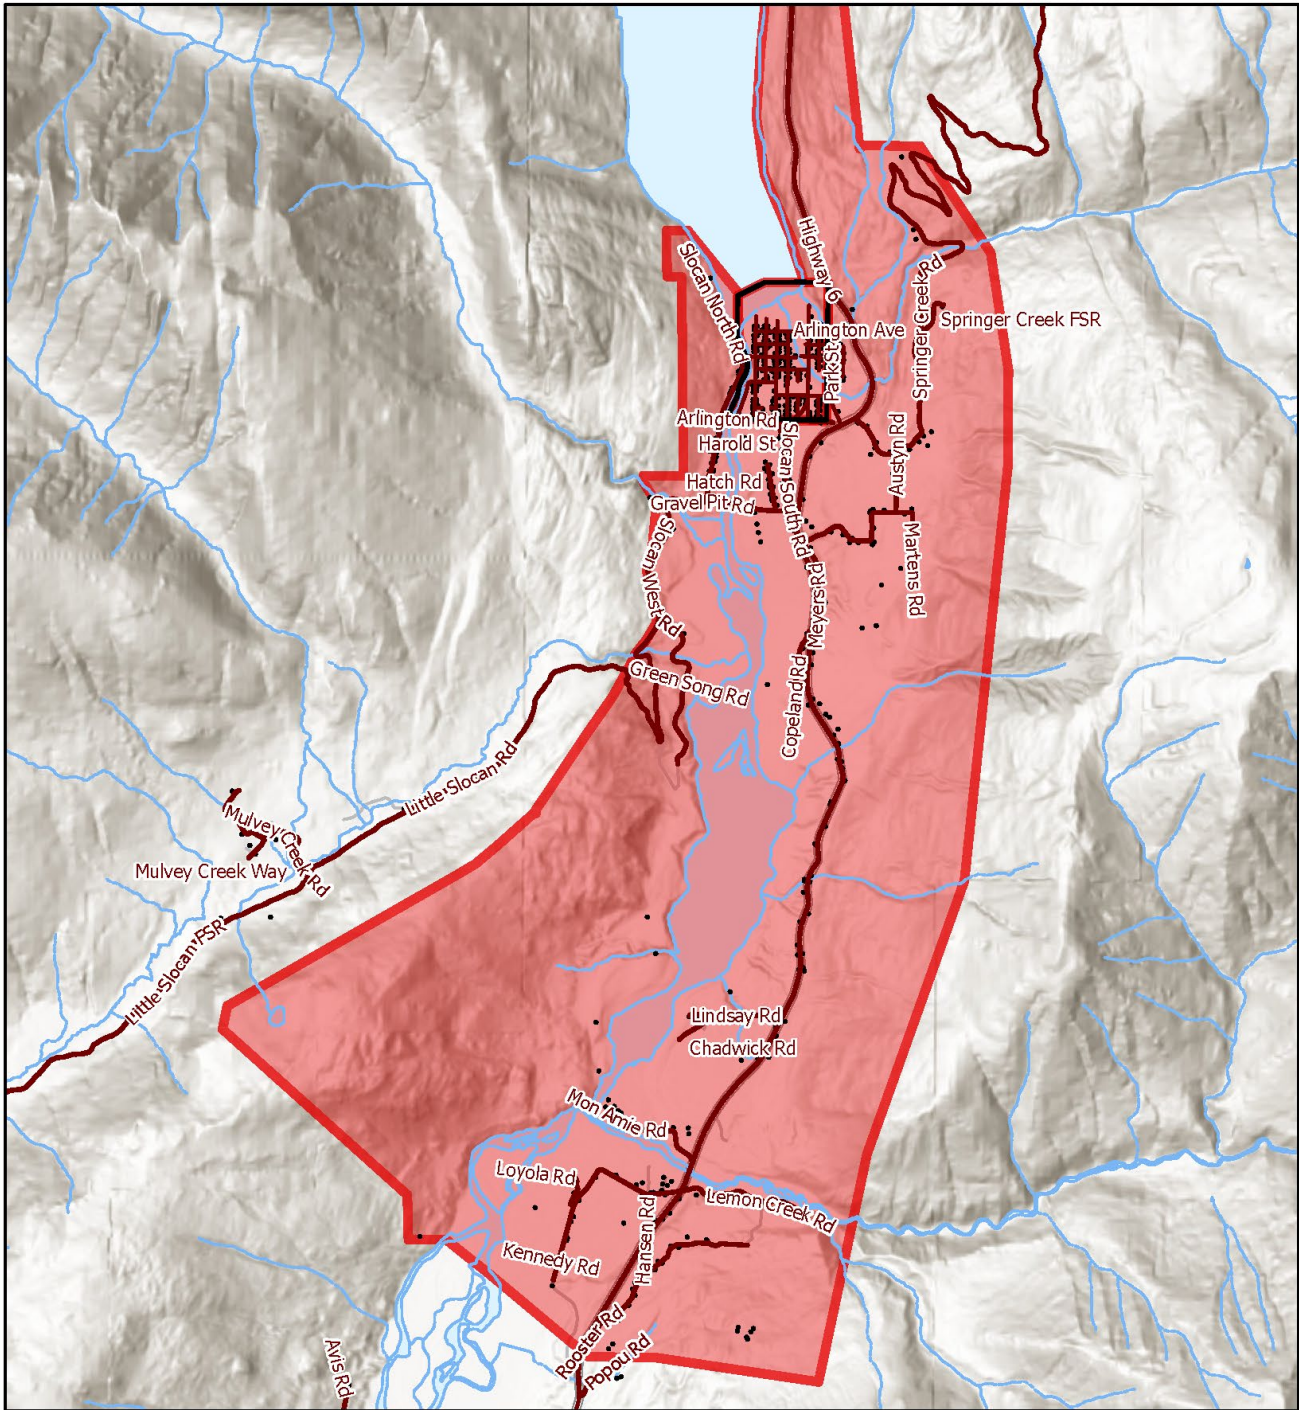

REGIONAL DISTRICT OF
CENTRAL KOOTENAY
EMERGENCY
OPERATIONS CENTRE

EOC Phone: 250-352-7701 or 1-866-522-7701
Current Emergency Information:
rdck.ca/EOCinfo
Register to receive emergency notifications:
rdck.ca/notifications
To report a flood, landslide, spill or other hazards:
1-800-663-3456

Slocan Lake Complex Wildfires Evacuation Order

- Evacuation Order
- Electoral Boundaries
- Streets
- Addresses

Map Scale: 1:55,000

0 487.5 975 1,950 Meters

The mapping information shown are approximate representations and should only be used for reference purposes. The Regional District of Central Kootenay is not responsible for any errors or omissions on this map.