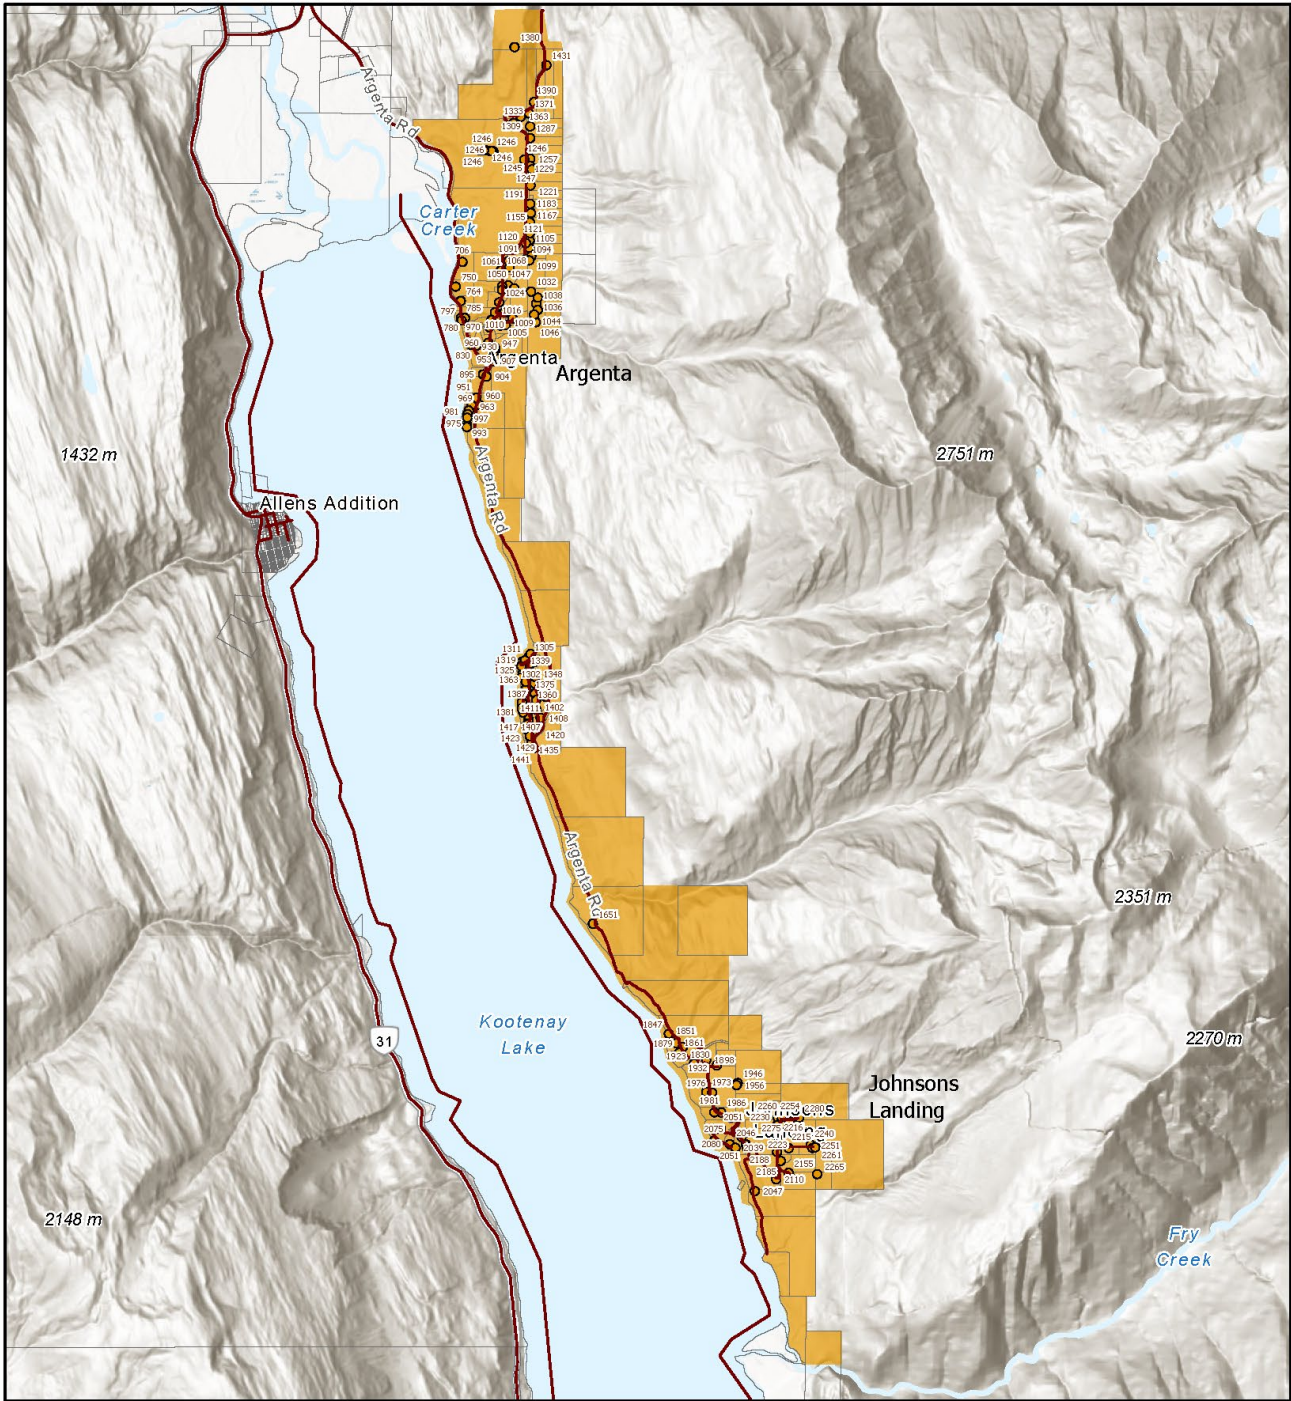

REGIONAL DISTRICT OF
CENTRAL KOOTENAY
EMERGENCY
OPERATIONS CENTRE

EOC Phone: 250-352-7701 or 1-866-522-7701
Current Emergency Information:
rdck.ca/EOCinfo
Register to receive emergency notifications:
rdck.ca/notifications
To report a flood, landslide, spill or other hazards:
1-800-663-3456

Argenta Wildfire Evacuation Alert

- Streets
- Legal Parcels
- Addresses
- Evacuation Alert

Date: 7/24/2024

Map Scale: 1:72,000

The mapping information shown are approximate representations and should only be used for reference purposes. The Regional District of Central Kootenay is not responsible for any errors or omissions on this map.