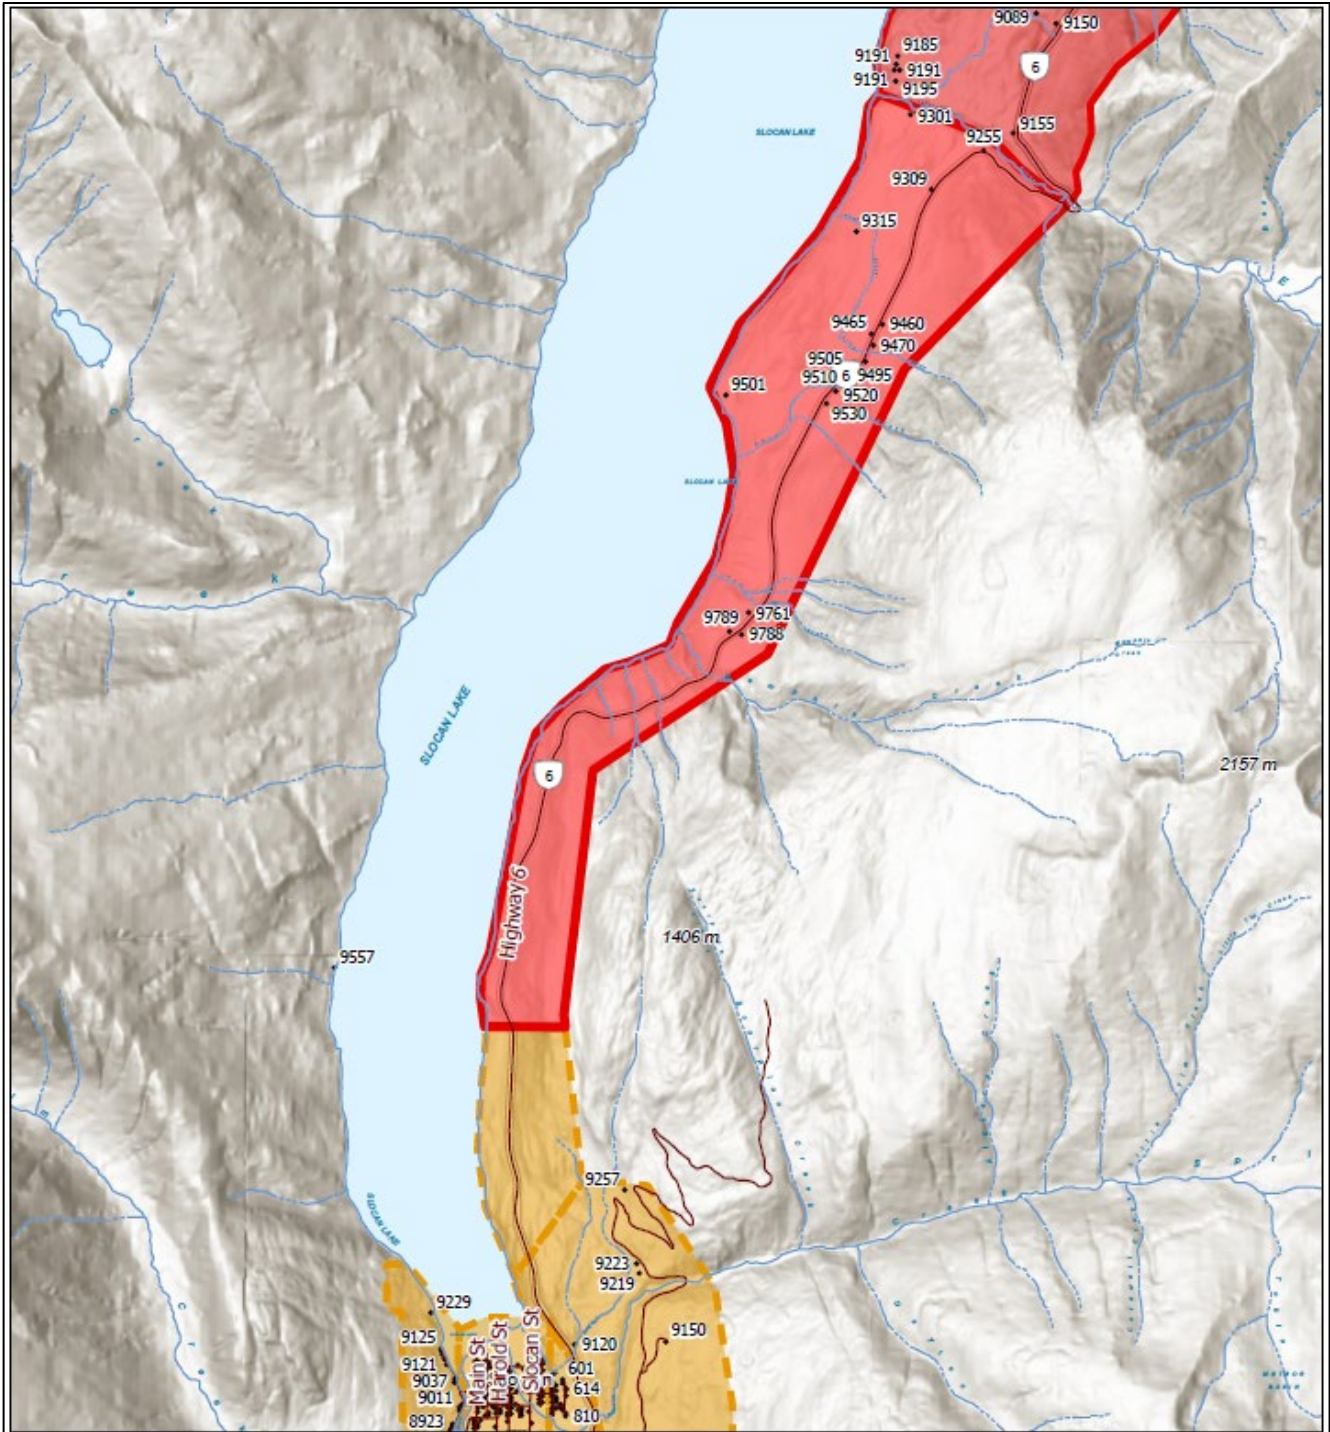

**REGIONAL DISTRICT OF
CENTRAL KOOTENAY
EMERGENCY
OPERATIONS CENTRE**

EOC Phone: 250-352-7701 or 1-866-522-7701
Current Emergency Information:
rdck.ca/EOCinfo
Register to receive emergency notifications:
rdck.ca/notifications
To report a flood, landslide, spill or other hazards:
1-800-663-3456

Ponderosa / Aylwin Creek Wildfire Evacuation Order

- Evacuation Order
- Evacuation Alert
- Draft
- Streets
- Addresses

Map Scale: 1:55,000

The mapping information shown are approximate representations and should only be used for reference purposes. The Regional District of Central Kootenay is not responsible for any errors or omissions on this map.