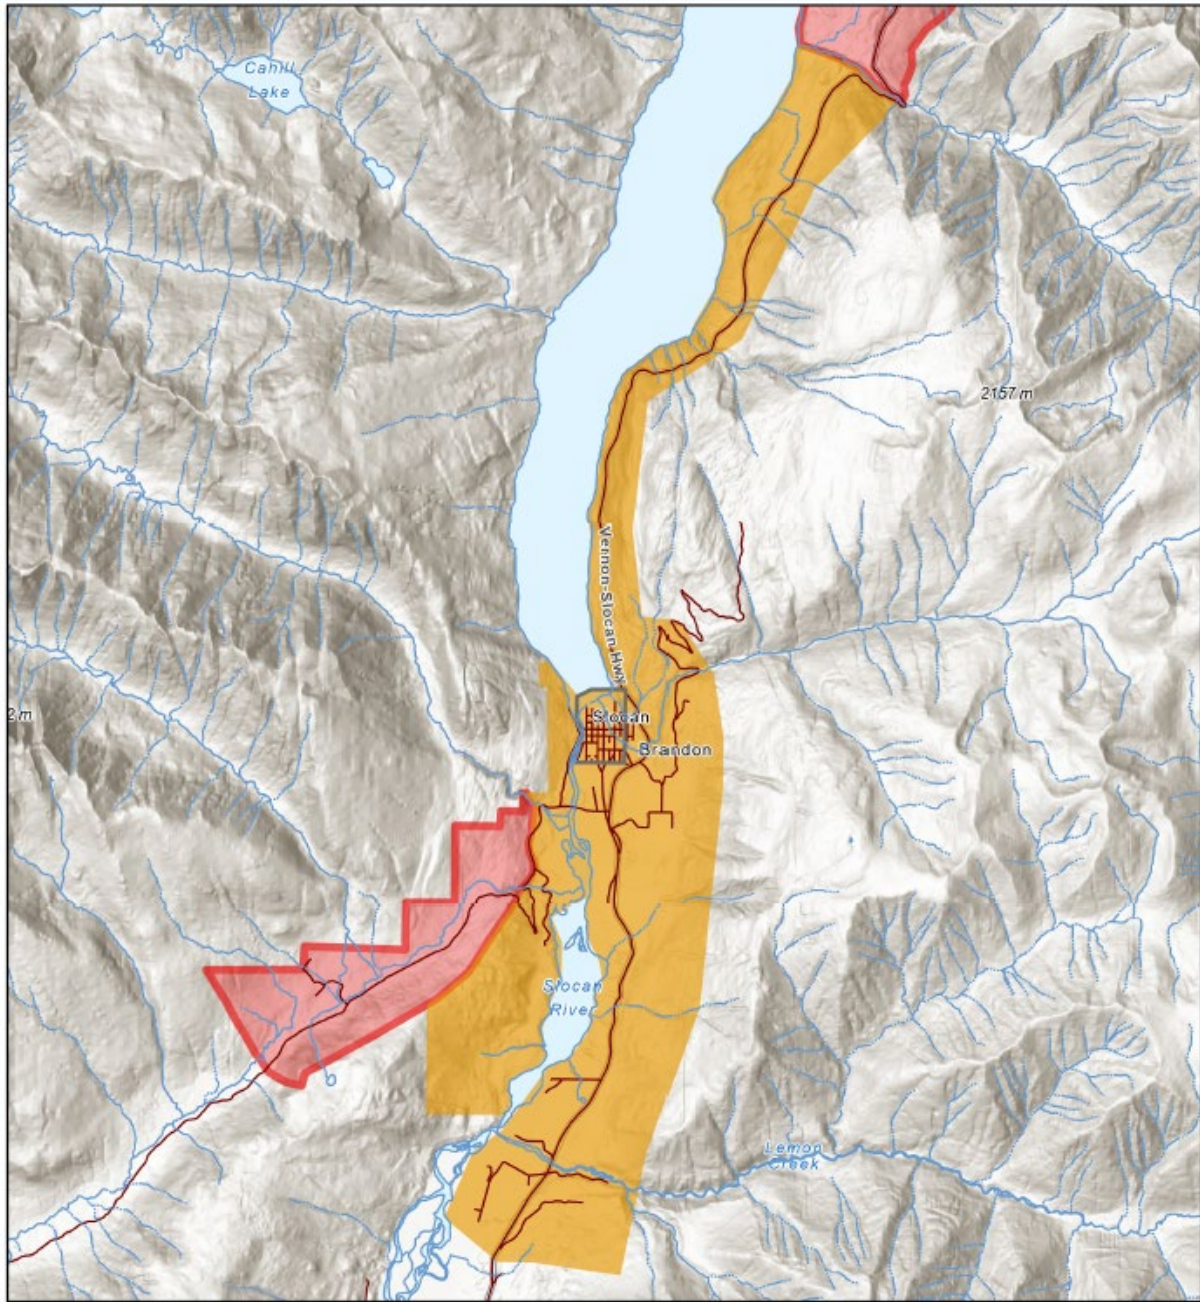

### Ponderosa Wildfire Evacuation Alert Expansion

-  Evacuation Order
-  Evacuation Alert
-  Streets
-  Addresses
-  Electoral Boundaries

Map Scale: 1:46,000

The mapping information shown are approximate representations and should only be used for reference purposes. The Regional District of Central Kootenay is not responsible for any errors or omissions on this map.

### **Ponderosa Wildfire Evacuation Alert Expansion - Highway 6 Corridor**

-  Evacuation Order
-  Evacuation Alert
-  Streets
-  Addresses
-  Electoral Boundaries

Map Scale: 1:29,000

The mapping information shown are approximate representations and should only be used for reference purposes. The Regional District of Central Kootenay is not responsible for any errors or omissions on this map.

### Ponderosa Wildfire Evacuation Alert Expansion

-  Evacuation Order
-  Evacuation Alert
-  Streets
-  Electoral Boundaries

Map Scale: 1:95,000

The mapping information shown are approximate representations and should only be used for reference purposes. The Regional District of Central Kootenay is not responsible for any errors or omissions on this map.