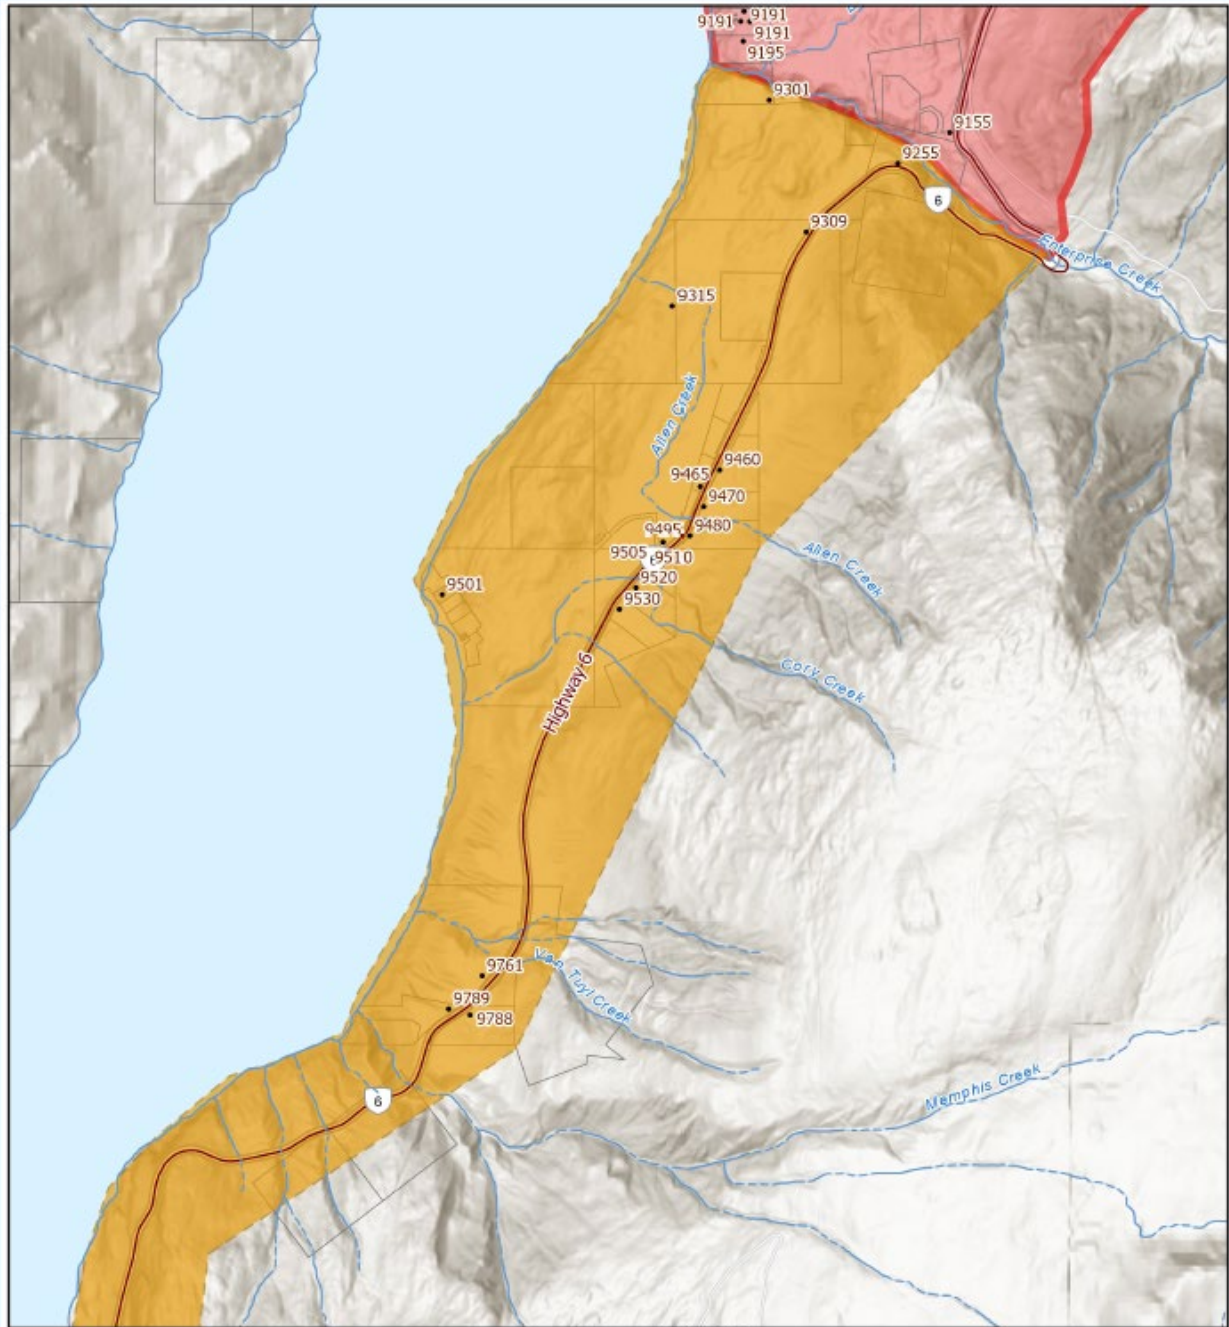

**REGIONAL DISTRICT OF  
CENTRAL KOOTENAY  
EMERGENCY  
OPERATIONS CENTRE**

EOC Phone: 250-352-7701 or 1-866-522-7701  
 Current Emergency Information:  
[rdck.ca/EOCinfo](http://rdck.ca/EOCinfo)  
 Register to receive emergency notifications:  
[rdck.ca/notifications](http://rdck.ca/notifications)  
 To report a flood, landslide, spill or other hazards:  
 1-800-663-3456

### Ponderosa Wildfire Evacuation Alert Expansion

-  Evacuation Order
-  Evacuation Alert
-  Streets
-  Addresses
-  Electoral Boundaries

Map Scale: 1:46,000

The mapping information shown are approximate representations and should only be used for reference purposes. The Regional District of Central Kootenay is not responsible for any errors or omissions on this map.

### **Ponderosa Wildfire Evacuation Alert Expansion - Highway 6 Corridor**

-  Evacuation Order
-  Evacuation Alert
-  Streets
-  Addresses
-  Electoral Boundaries

Map Scale: 1:29,000

The mapping information shown are approximate representations and should only be used for reference purposes. The Regional District of Central Kootenay is not responsible for any errors or omissions on this map.

### Ponderosa Wildfire Evacuation Alert Expansion

-  Evacuation Order
-  Evacuation Alert
-  Streets
-  Electoral Boundaries

Map Scale: 1:95,000

The mapping information shown are approximate representations and should only be used for reference purposes. The Regional District of Central Kootenay is not responsible for any errors or omissions on this map.