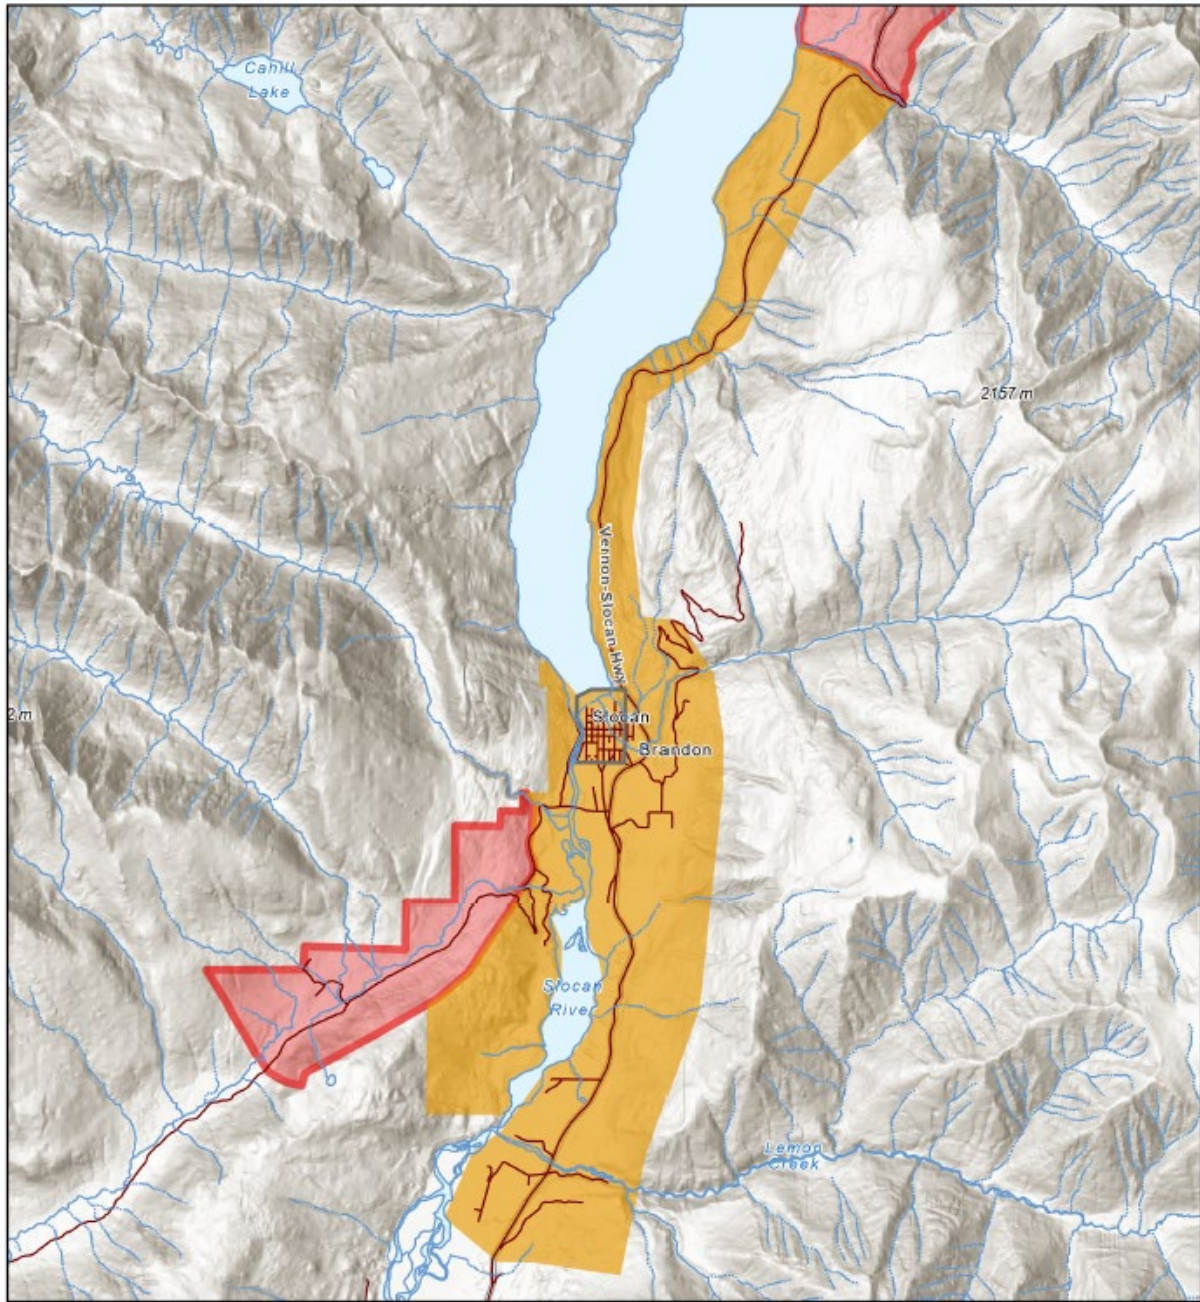

EVACUATION ALERT

Date: July 23, 2024

Time: 08:00hrs

An Evacuation Alert has been issued by The Regional District of Central Kootenay Emergency Operations Centre (EOC).

The Ponderosa Wildfire (N51069) poses a potential danger to life and health. As a precautionary measure, an **expanded** Evacuation Alert has been issued for the following one-hundred fifty (150) addresses (see attached map):

Ponderosa Wildfire Evacuation Alert Expansion

-  Evacuation Order
-  Evacuation Alert
-  Streets
-  Addresses
-  Electoral Boundaries

Map Scale: 1:46,000

The mapping information shown are approximate representations and should only be used for reference purposes. The Regional District of Central Kootenay is not responsible for any errors or omissions on this map.

Ponderosa Wildfire Evacuation Alert Expansion - Highway 6 Corridor

-  Evacuation Order
-  Evacuation Alert
-  Streets
-  Addresses
-  Electoral Boundaries

Map Scale: 1:29,000

The mapping information shown are approximate representations and should only be used for reference purposes. The Regional District of Central Kootenay is not responsible for any errors or omissions on this map.