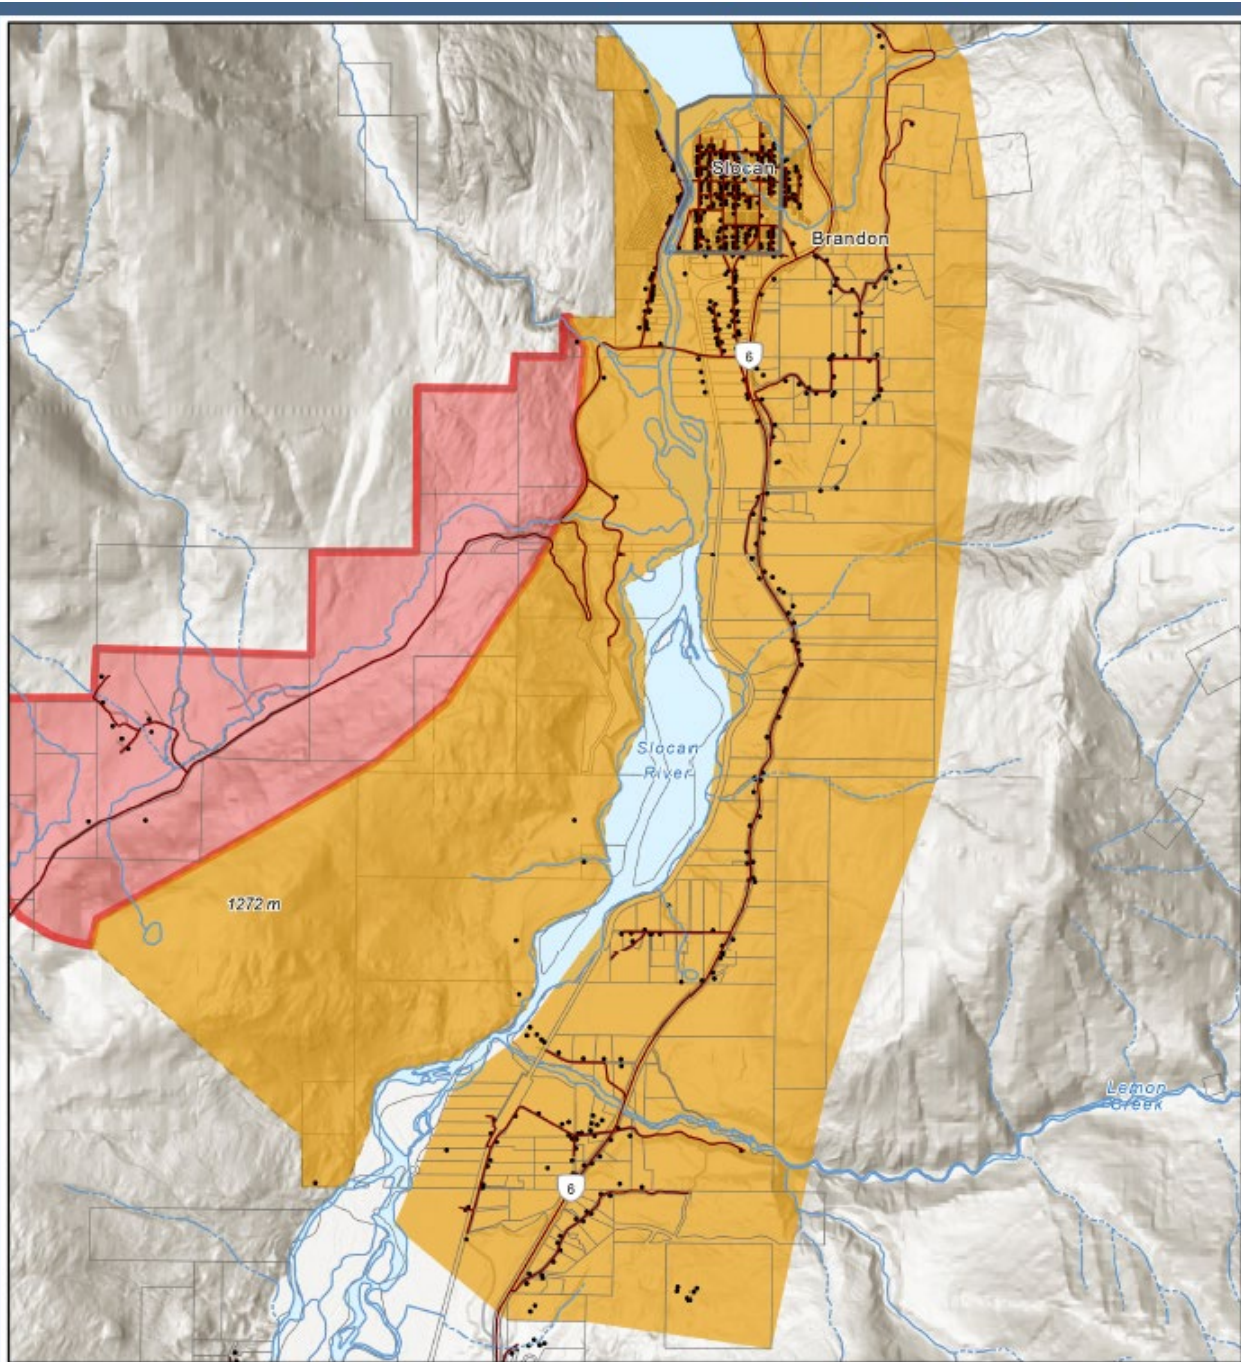

**REGIONAL DISTRICT OF
CENTRAL KOOTENAY
EMERGENCY
OPERATIONS CENTRE**

EOC Phone: 250-352-7701 or 1-866-522-7701
Current Emergency Information:
rdck.ca/EOCinfo
Register to receive emergency notifications:
rdck.ca/notifications
To report a flood, landslide, spill or other hazards:
1-800-663-3456

Ponderosa Wildfire Evacuation Alert Expansion

- Evacuation Order
- Evacuation Alert
- Streets
- Addresses
- Electoral Boundaries

Map Scale: 1:46,000

The mapping information shown are approximate representations and should only be used for reference purposes. The Regional District of Central Kootenay is not responsible for any errors or omissions on this map.