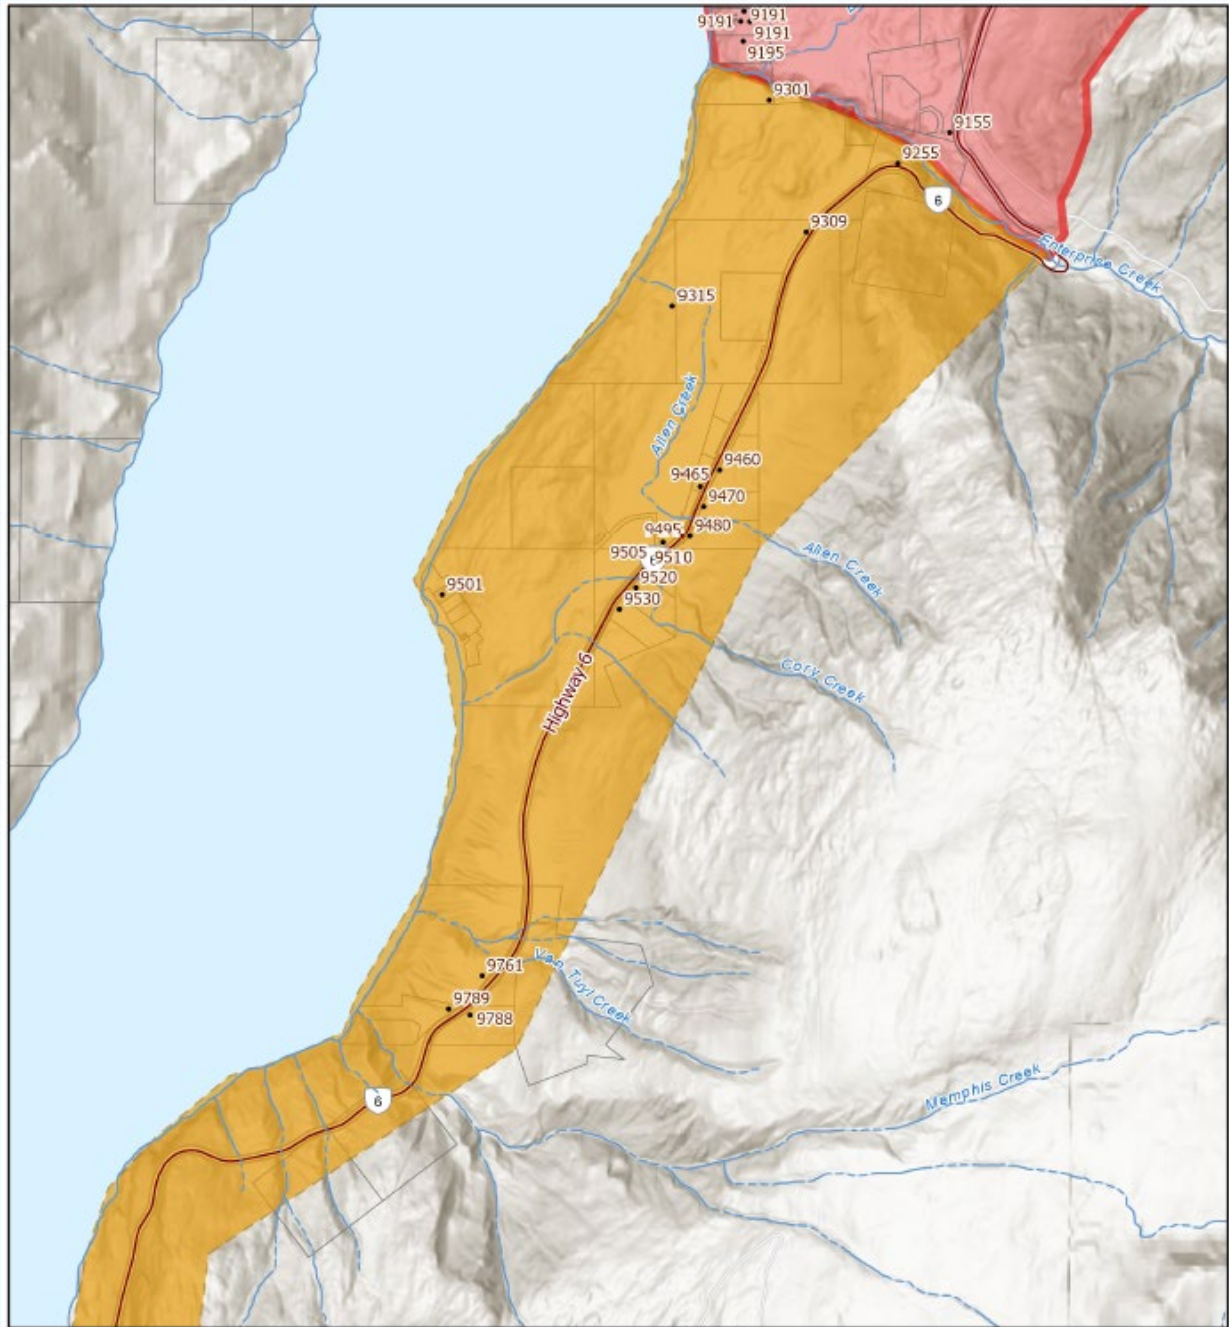

EVACUATION ALERT

Date: July 23, 2024

Time: 08:00hrs

An Evacuation Alert has been issued by The Regional District of Central Kootenay Emergency Operations Centre (EOC).

The Ponderosa Wildfire (N51069) poses a potential danger to life and health. As a precautionary measure, an **expanded** Evacuation Alert has been issued for the following one-hundred fifty (150) addresses (see attached map):

Ponderosa Wildfire Evacuation Alert Expansion

-  Evacuation Order
-  Evacuation Alert
-  Streets
-  Addresses
-  Electoral Boundaries

Map Scale: 1:46,000

The mapping information shown are approximate representations and should only be used for reference purposes. The Regional District of Central Kootenay is not responsible for any errors or omissions on this map.