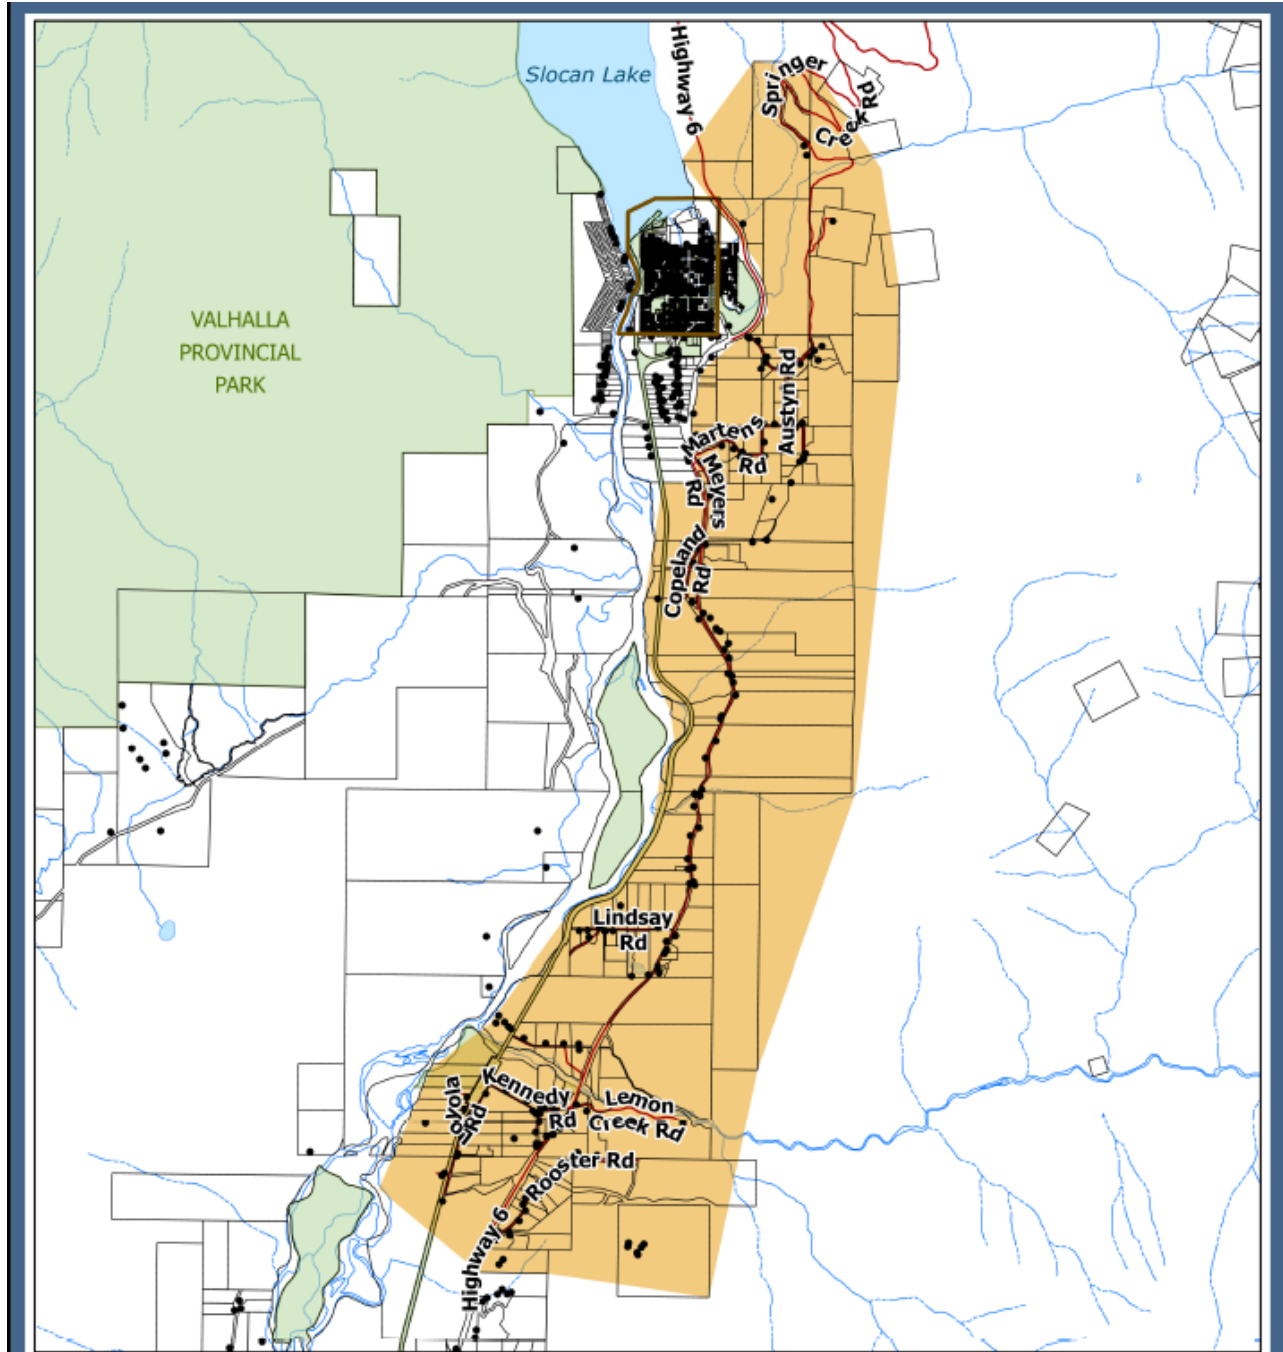

REGIONAL DISTRICT OF
CENTRAL KOOTENAY
EMERGENCY
OPERATIONS CENTRE

EOC Phone: 250-352-7701 or 1-866-522-7701
Current Emergency Information:
rdck.ca/EOCInfo
Register to receive emergency notifications:
rdck.ca/notifications
To report a flood, landslide, spill or other hazards:
1-800-663-3456

Ponderosa Wildfire Evacuation Alert

- Evacuation Alert
- Legal Parcels
- Civic Address
- Streets
- Electoral Boundaries

Date: 7/21/2024

Map Scale: 1:52,080

The mapping information shown are approximate representations and should only be used for reference purposes. The Regional District of Central Kootenay is not responsible for any errors or omissions on this map.