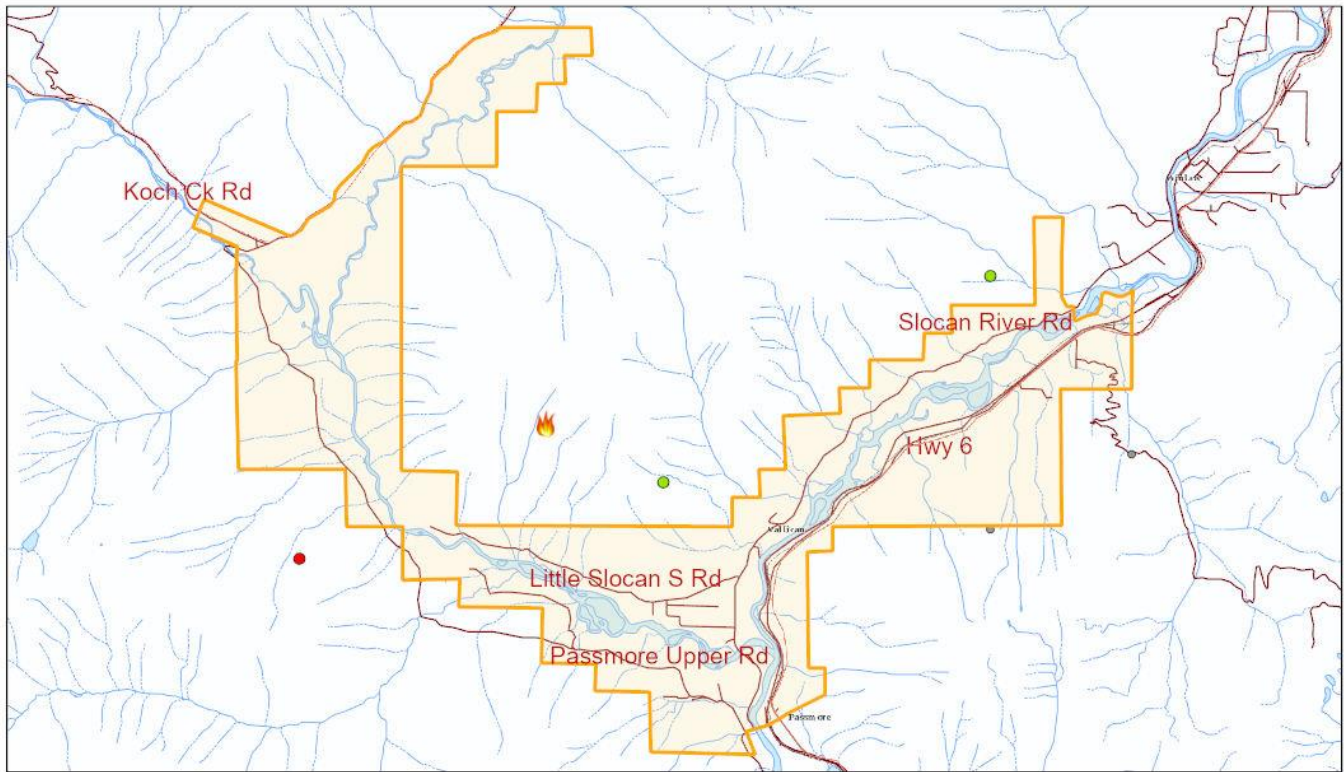

Talbot Creek Wildfire Evacuation Alert

8/22/2020, 7:10:25 PM

EVACUATION AREAS	Current Fire Locations - BC Wildfire	● Under Control
 Evacuation Alert	🔥 Fire of Note	● Out
	● Out of Control	— Roads - BC DRA

RDCK GIS Dept
The mapping information shown are approximate and are for reference purposes only.