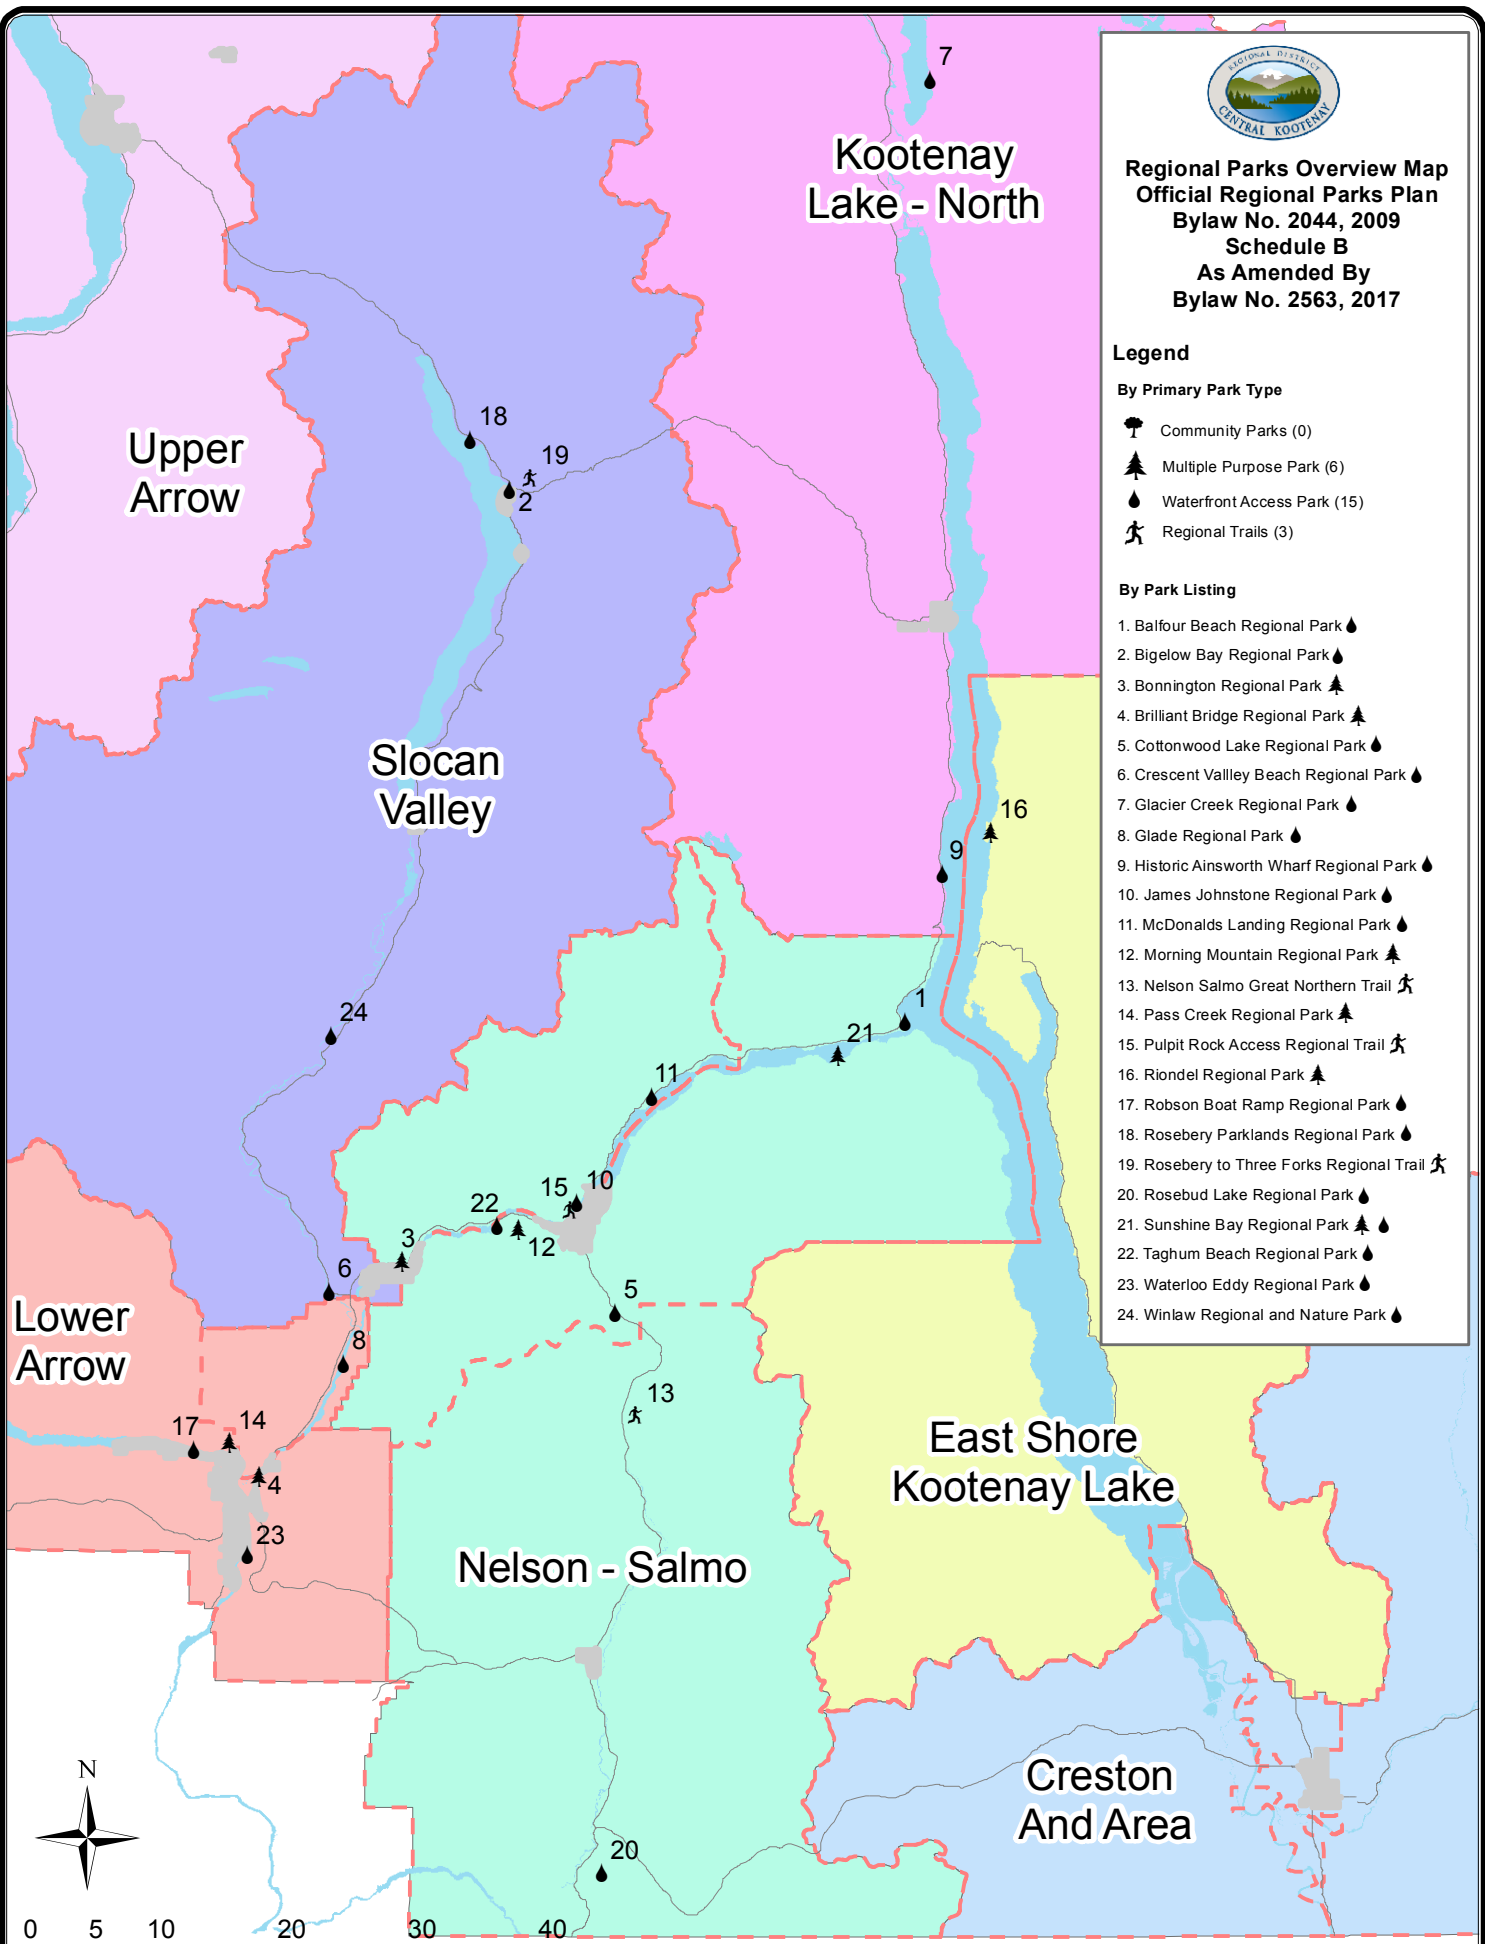

**Regional Parks Overview Map**  
**Official Regional Parks Plan**  
 Bylaw No. 2044, 2009  
 Schedule B  
 As Amended By  
 Bylaw No. 2563, 2017

**Legend**

**By Primary Park Type**

- Community Parks (0)
- Multiple Purpose Park (6)
- Waterfront Access Park (15)
- Regional Trails (3)

**By Park Listing**

1. Balfour Beach Regional Park
2. Bigelow Bay Regional Park
3. Bonnington Regional Park
4. Brilliant Bridge Regional Park
5. Cottonwood Lake Regional Park
6. Crescent Valley Beach Regional Park
7. Glacier Creek Regional Park
8. Glade Regional Park
9. Historic Ainsworth Wharf Regional Park
10. James Johnstone Regional Park
11. McDonalds Landing Regional Park
12. Morning Mountain Regional Park
13. Nelson Salmo Great Northern Trail
14. Pass Creek Regional Park
15. Pulpit Rock Access Regional Trail
16. Riondel Regional Park
17. Robson Boat Ramp Regional Park
18. Rosebery Parklands Regional Park
19. Rosebery to Three Forks Regional Trail
20. Rosebud Lake Regional Park
21. Sunshine Bay Regional Park
22. Taghum Beach Regional Park
23. Waterloo Eddy Regional Park
24. Winlaw Regional and Nature Park

0 5 10 20 30 40 Kilometers