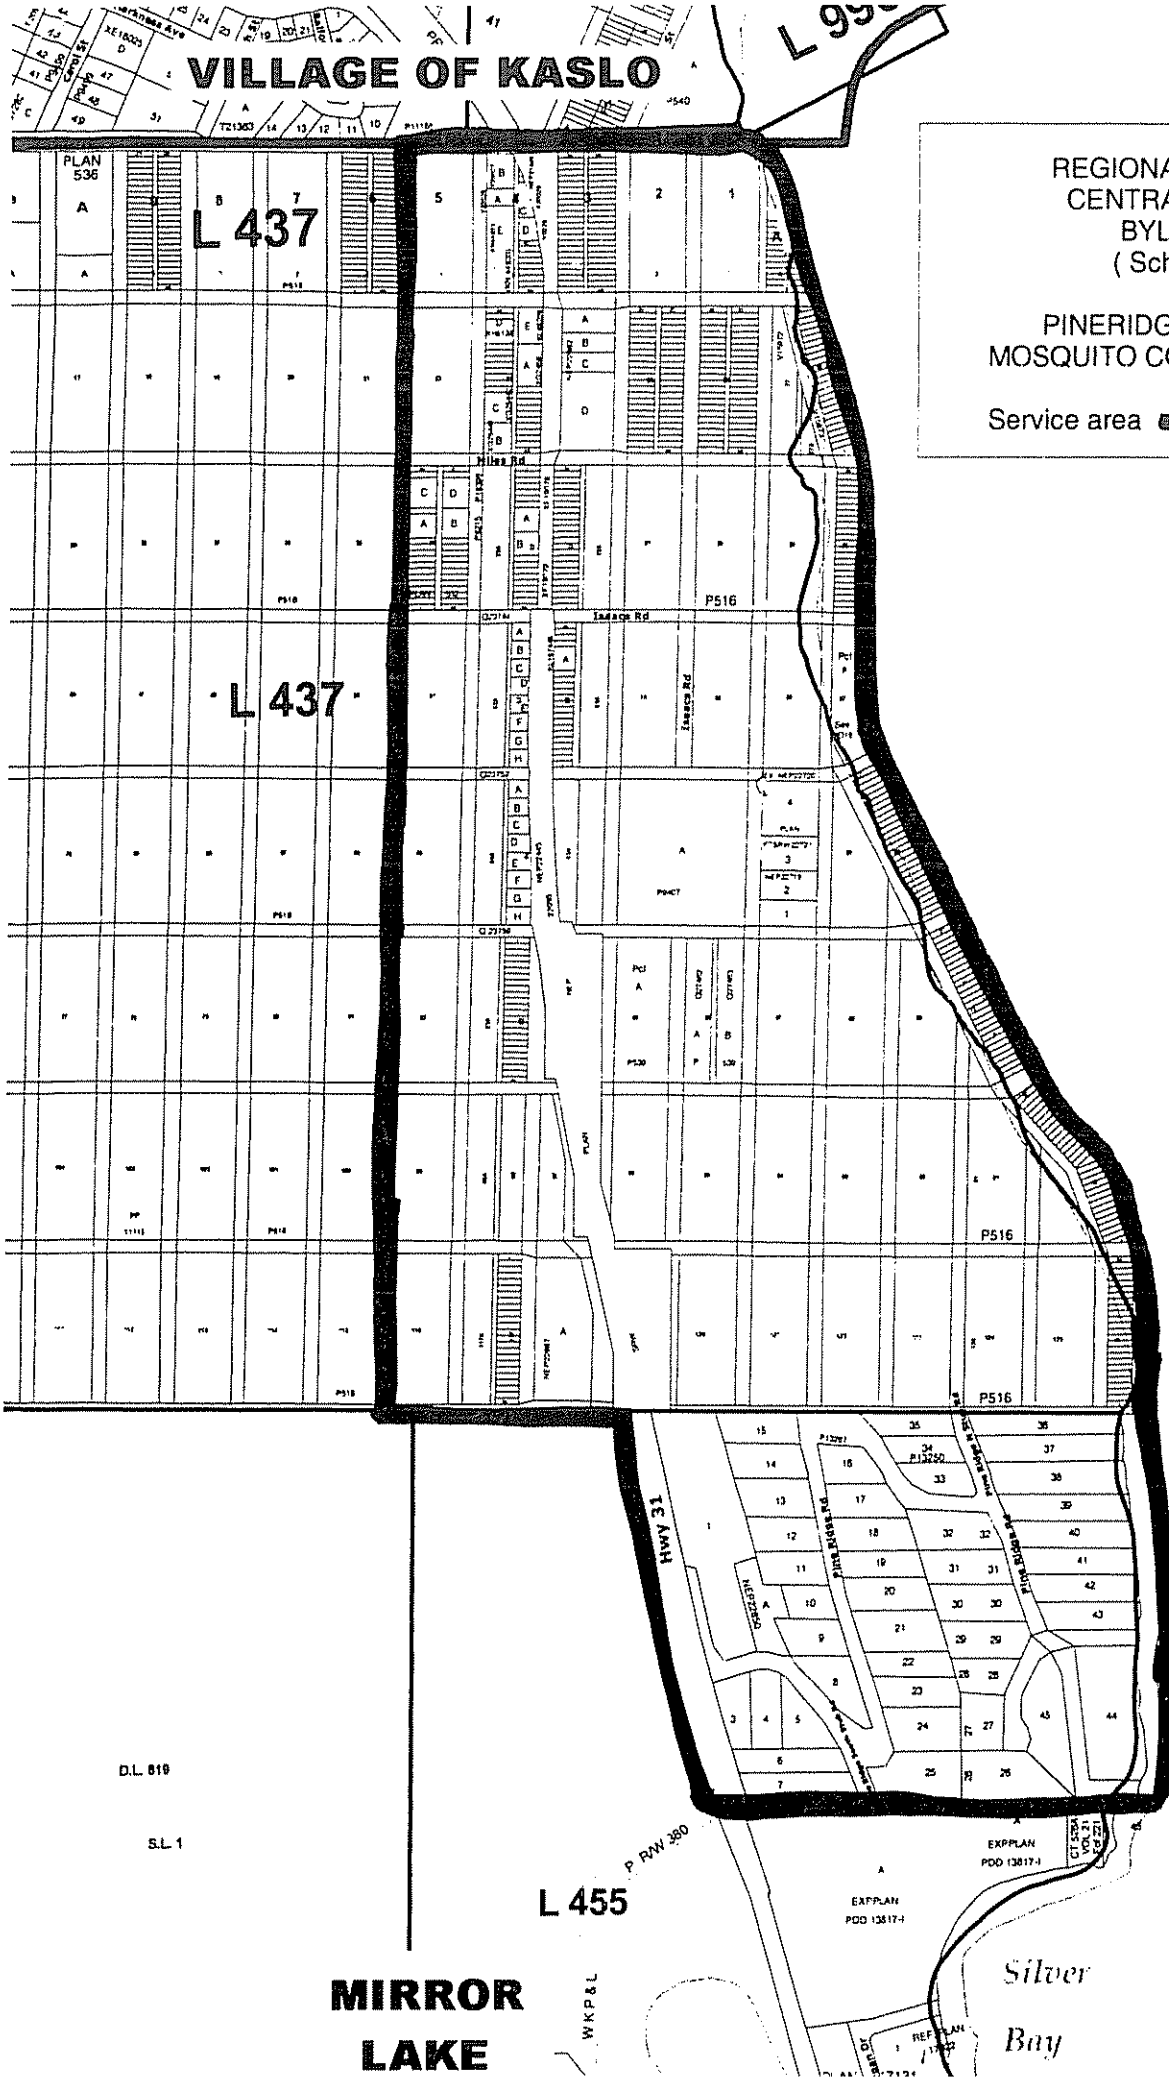

VILLAGE OF KASLO

L 99

REGIONAL DISTRICT OF
CENTRAL KOOTENAY
BYLAW 1642
(Schedule A)

PINERIDGE AND AREA
MOSQUITO CONTROL SERVICE

Service area 

D.L. 819

S.L. 1

L 455

**MIRROR
LAKE**

WKP&L

EXP PLAN
PDD 13817-1

EXP PLAN
PDD 13817-1

Silver
Bay

REF PLAN
17-22