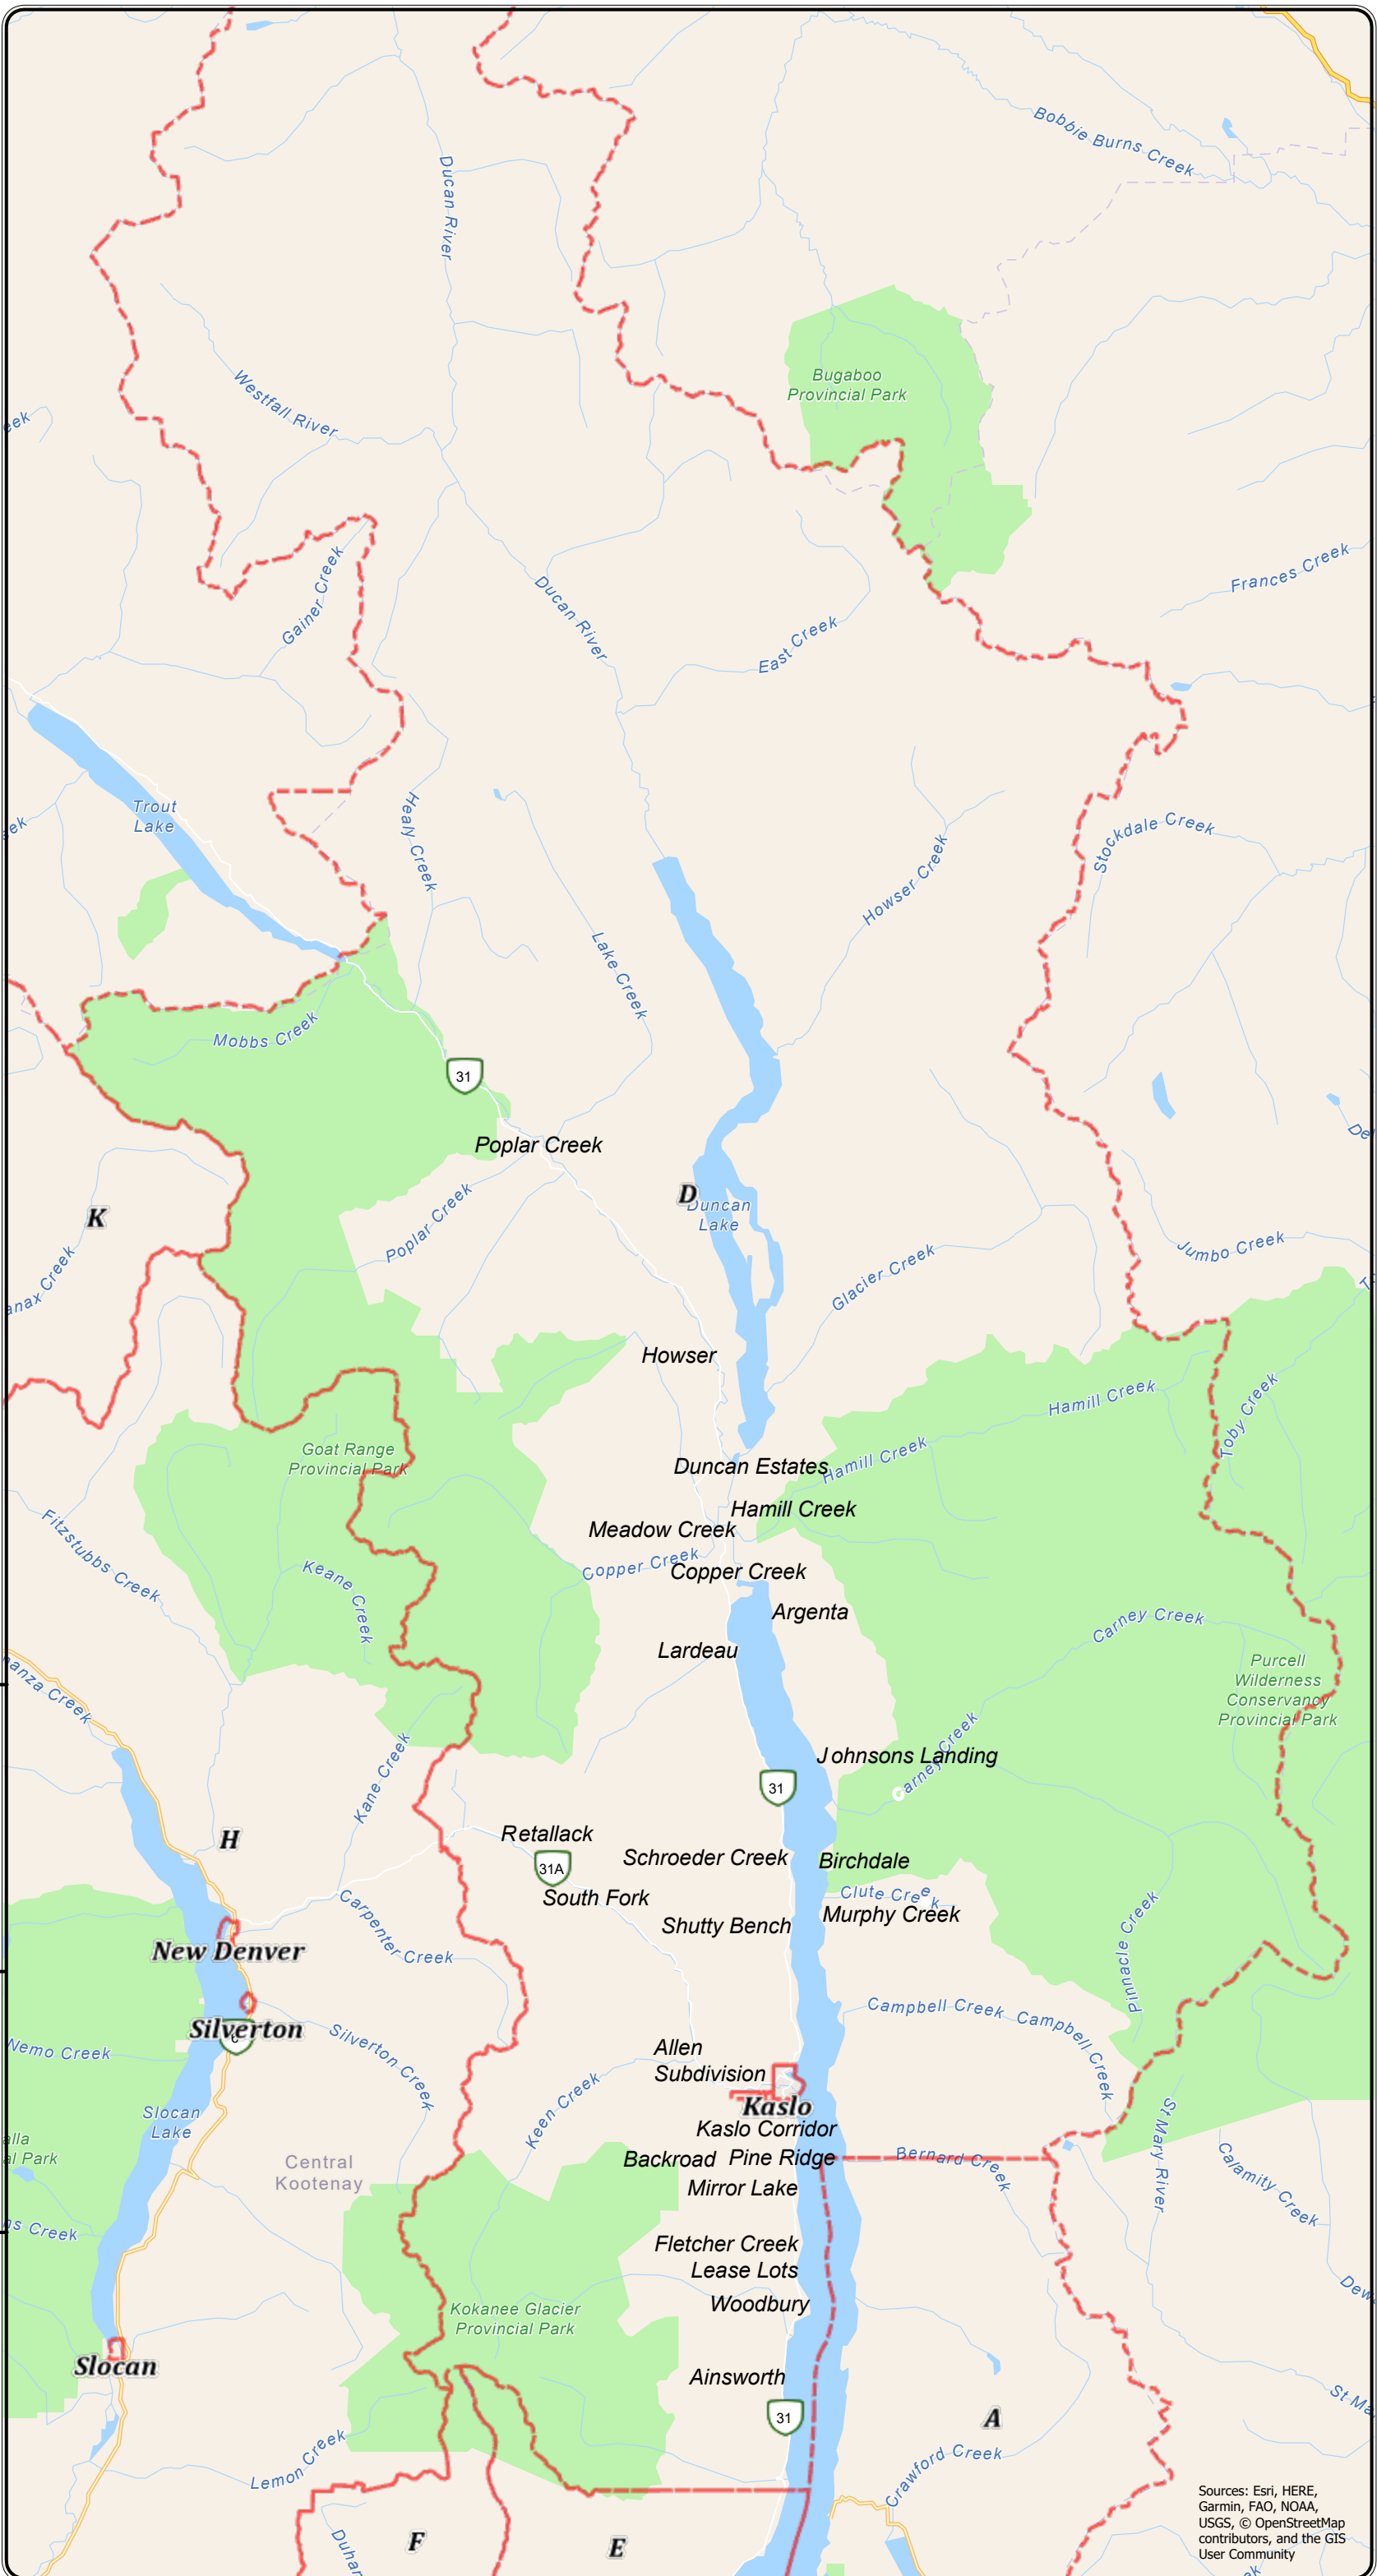

# Electoral Area D

## Legend

Electoral Areas

## Map Scale:

1:577,791

Date:  
March 11, 2021

REGIONAL DISTRICT  
OF CENTRAL KOOTENAY  
Box 590, 202 Lakeside Drive,  
Nelson, BC V1L 5R4  
Phone: 1-800-268-7325  
www.rdck.bc.ca  
maps@rdck.bc.ca

The mapping information shown are approximate representations and should be used for reference purposes only. The Regional District of Central Kootenay is not responsible for any errors or omissions on this map.

Sources: Esri, HERE, Garmin, FAO, NOAA, USGS, © OpenStreetMap contributors, and the GIS User Community