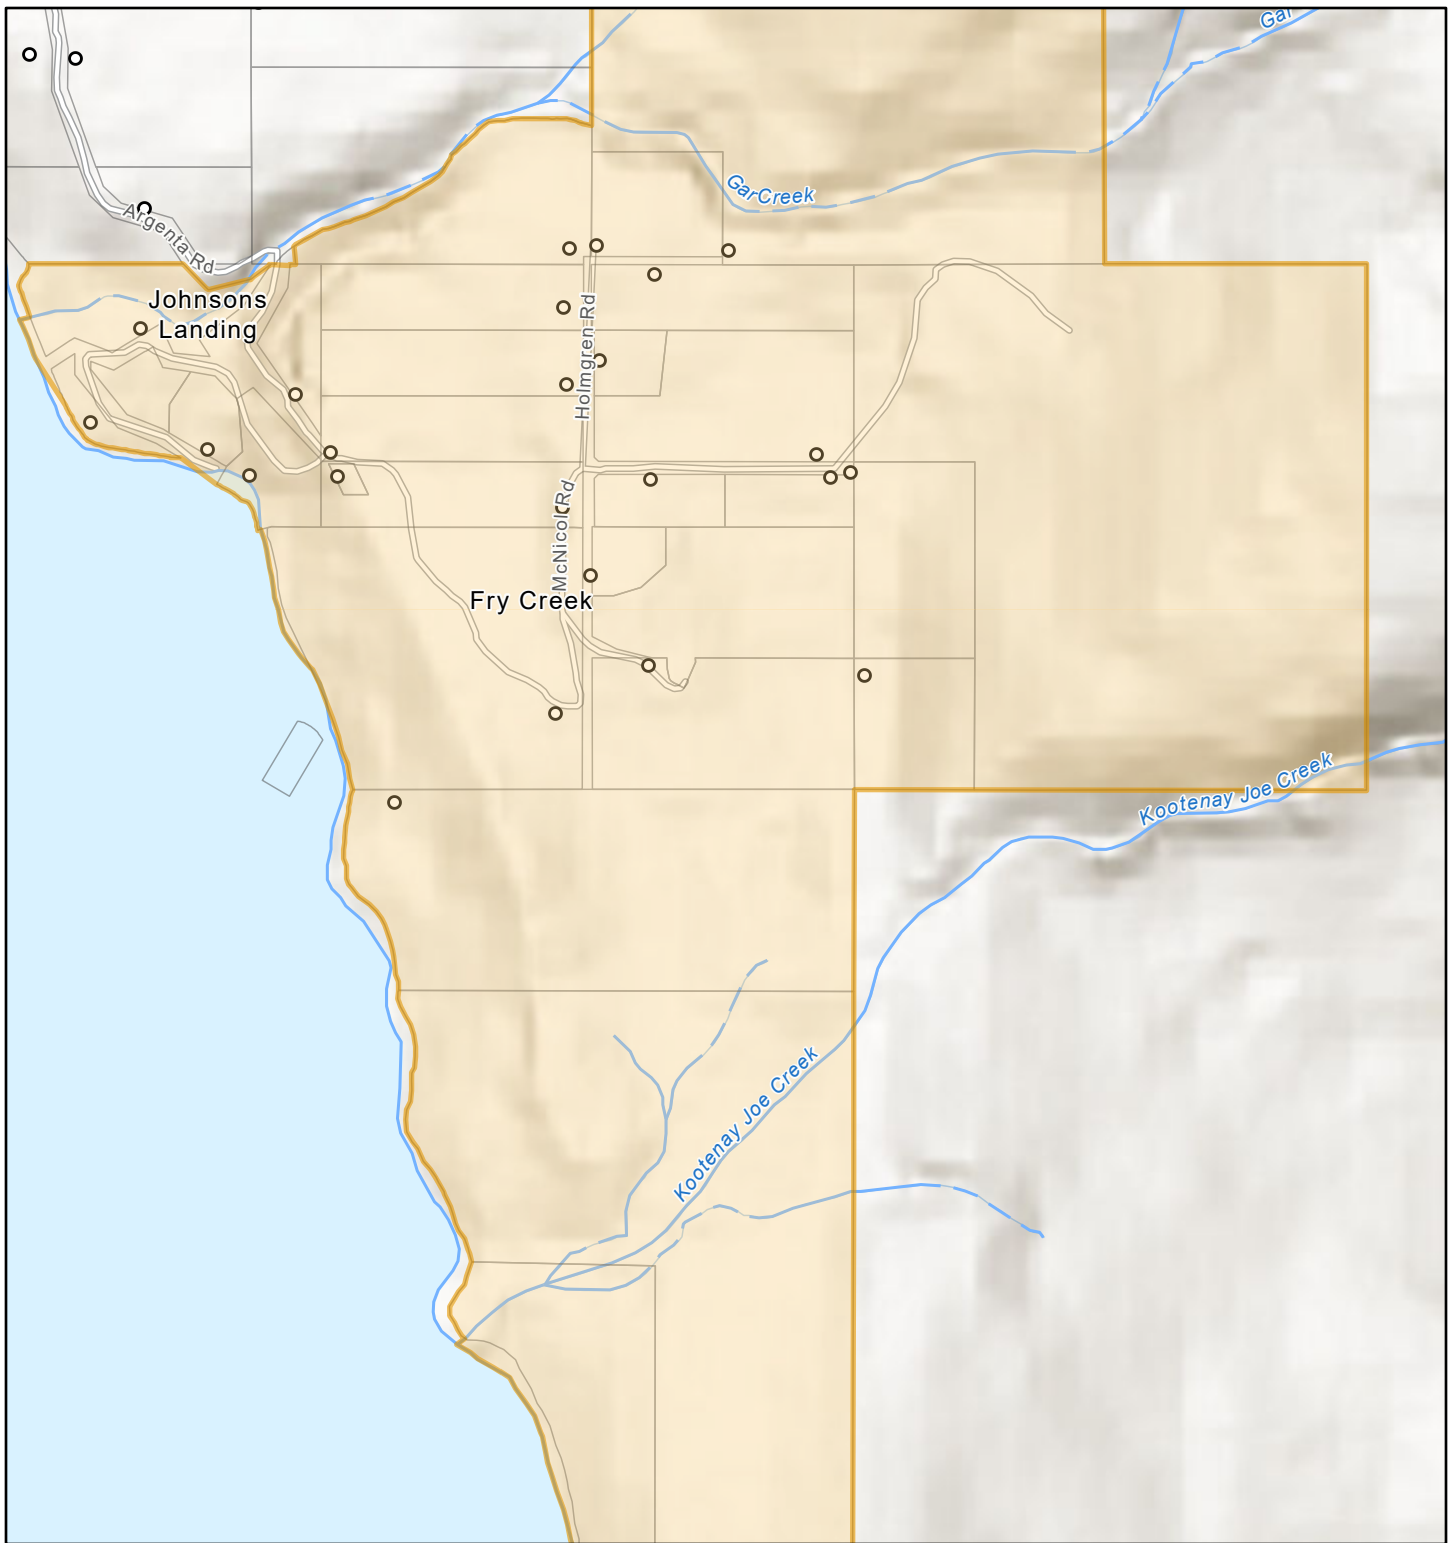

Johnsons Landing/Fry Creek Evacuation Alert - Expanded Area

2022-09-09, 11:48:27 a.m.

Active Evacuation Areas

 Evacuation Alert

 Civic Address

 Legal Parcels

1:18,056

Esri, NASA, NGA, USGS, FEMA, Esri Community Maps Contributors, Esri Canada, Esri, HERE, Garmin, SafeGraph, GeoTechnologies, Inc, METI/ NASA, USGS, EPA, US Census Bureau, USDA, NRCan, Parks Canada