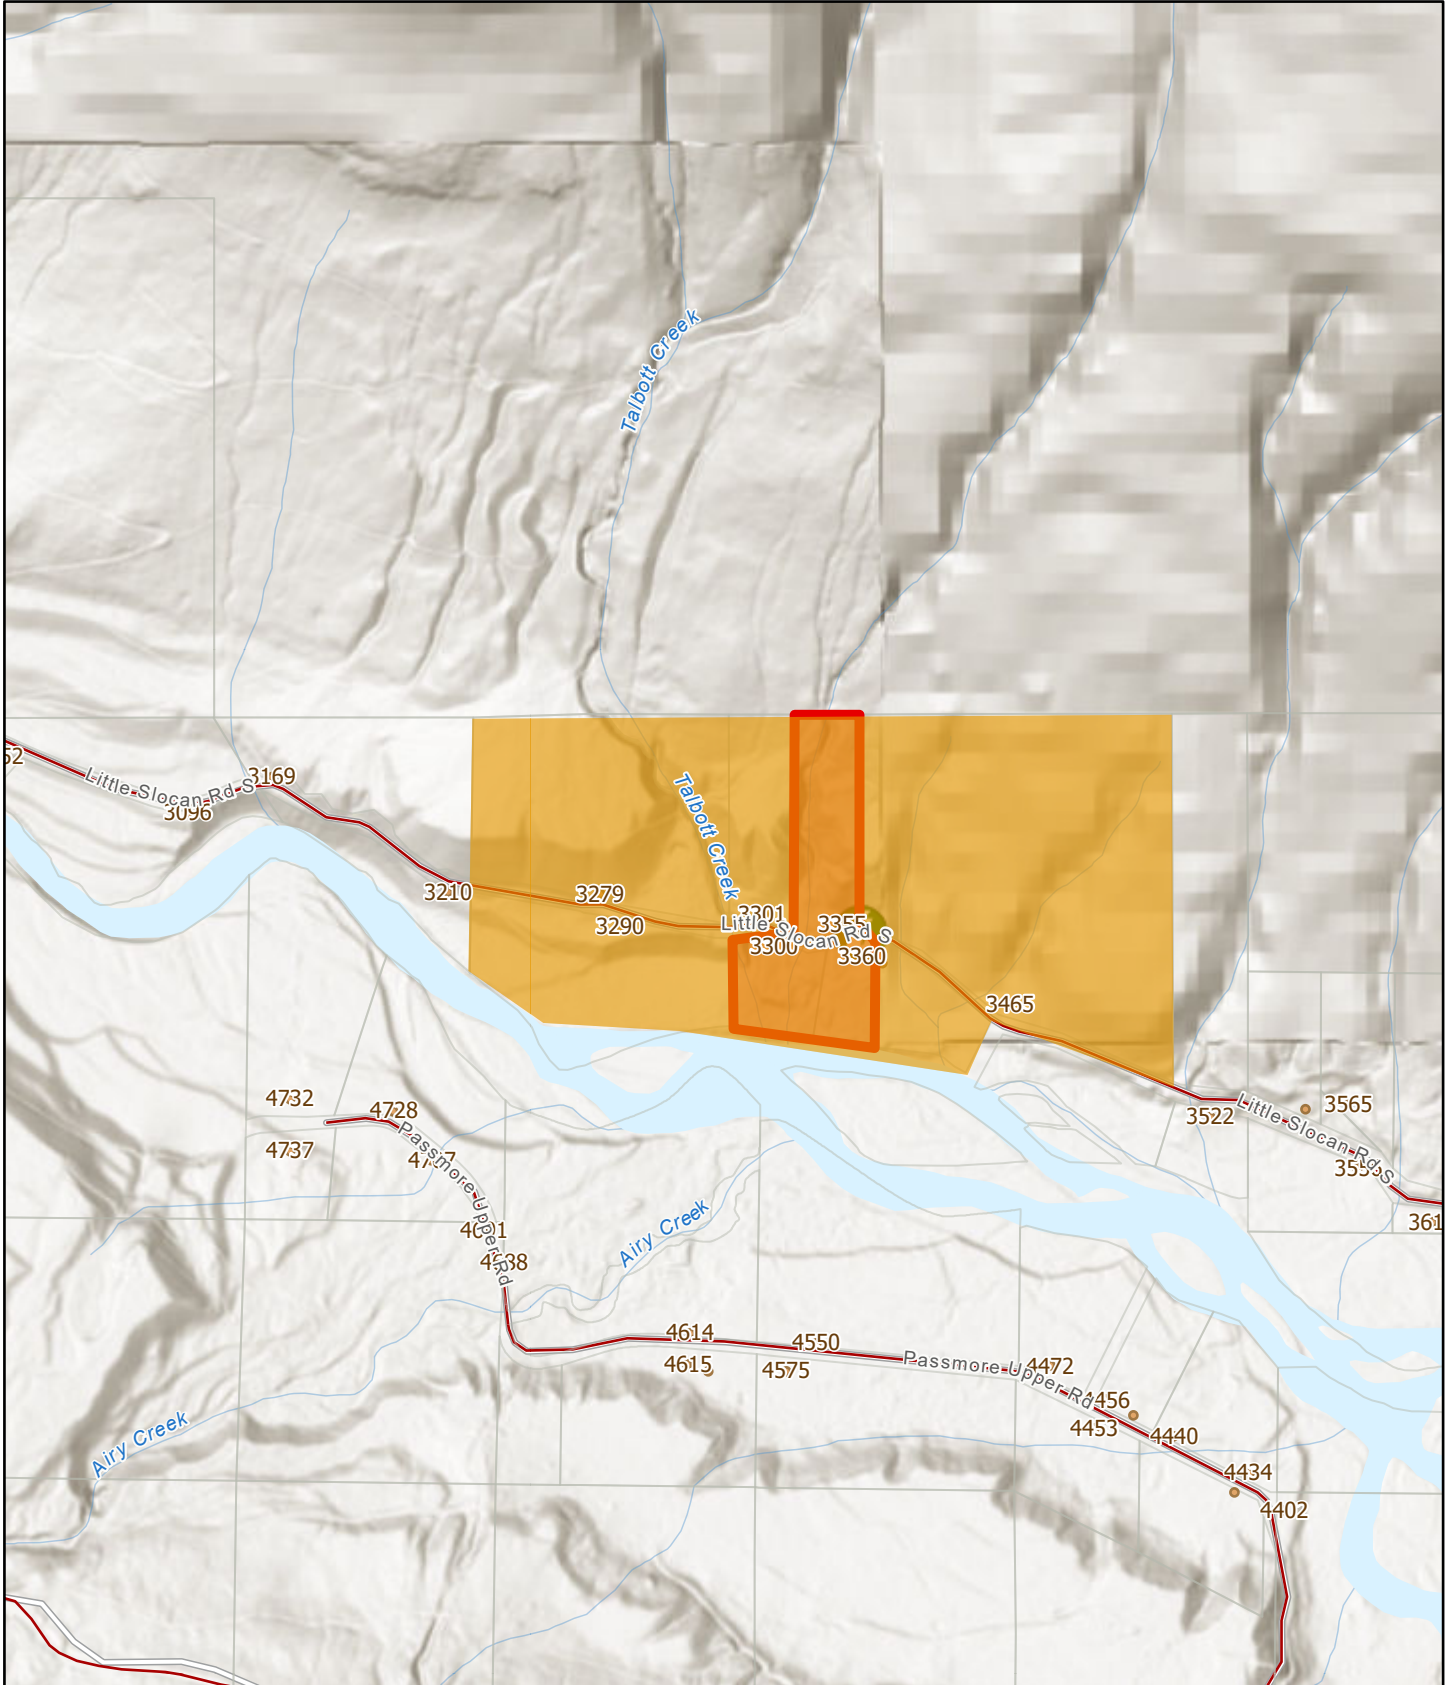

RDCK Emergency Operations Centre

5/2/2023, 8:52:08 PM

1:18,056

Evacuation Zones

Evacuation Order

Evacuation Alert

Address Points

Legal Parcels

Streets

Incidents

Landslide

Esri, NASA, NGA, USGS, FEMA, Esri Community Maps Contributors, Esri Canada, Esri, HERE, Garmin, SafeGraph, GeoTechnologies, Inc, METI/ NASA, USGS, EPA, US Census Bureau, USDA, NRCAN, Parks Canada

RDCK GIS

The mapping information shown are approximate and are for reference purposes only. EOC Phone: 250-352-7701 or 1-866-522-7701