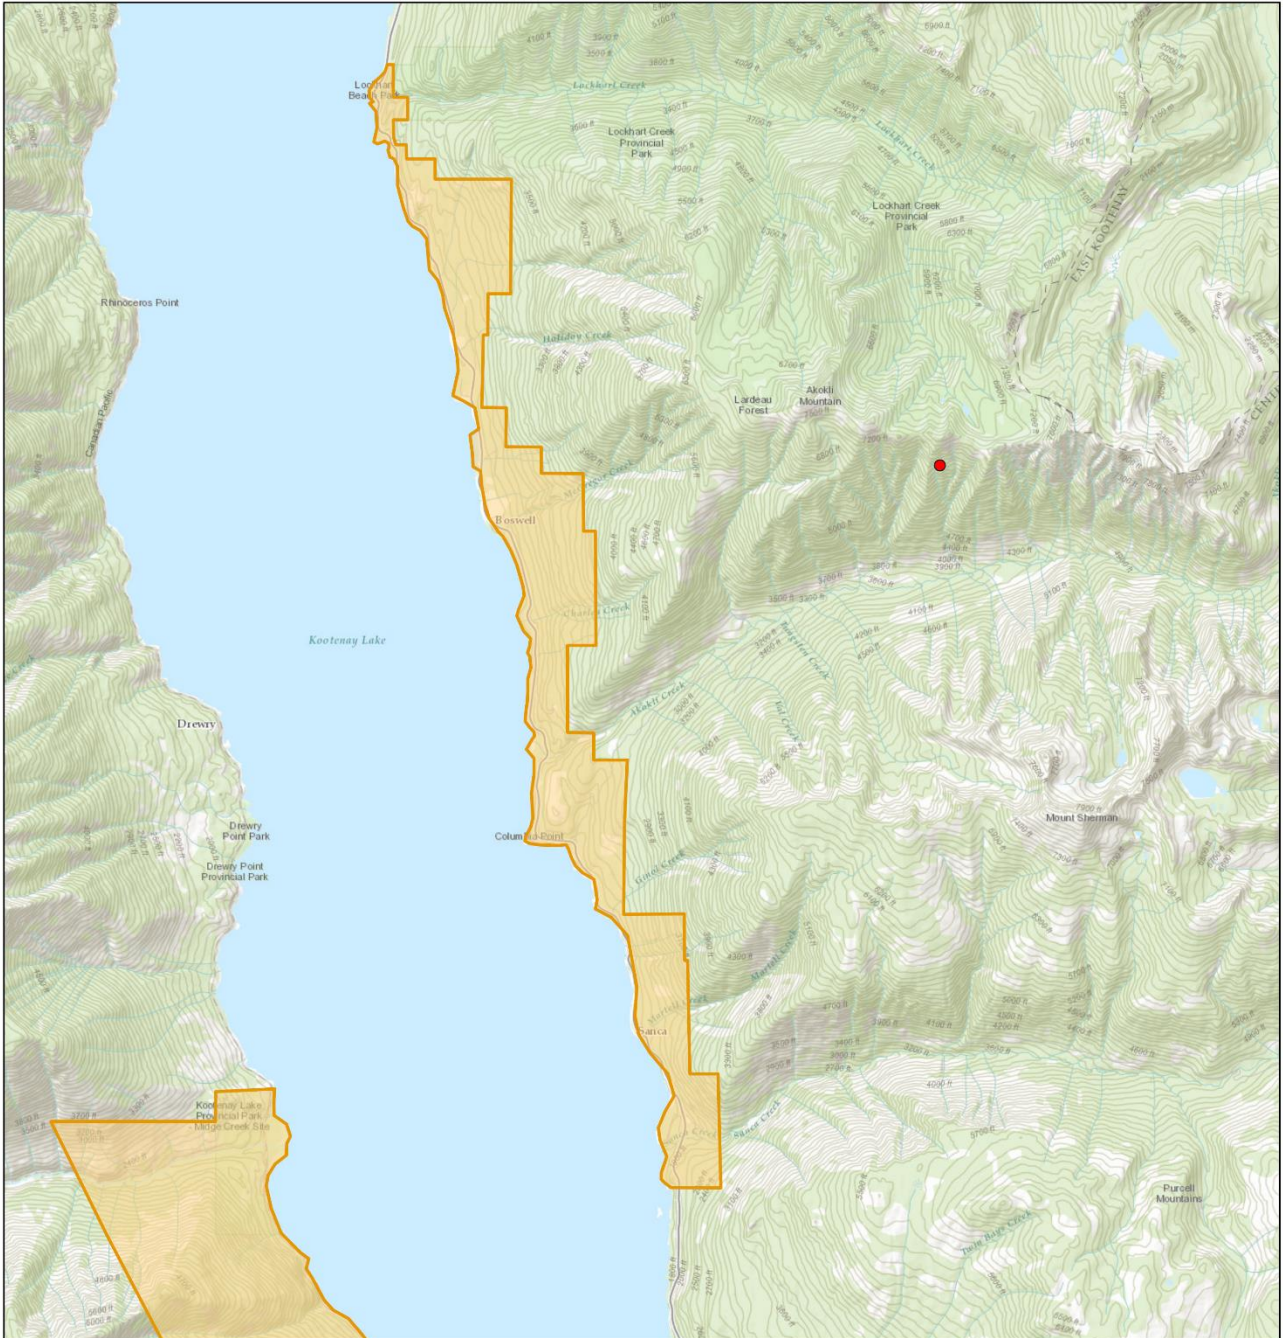

7/16/2021, 8:10:14 PM

Active Evacuation Areas

Evacuation Alert

BC WILDFIRE - Fire Locations Current

Out of Control

1:100,000