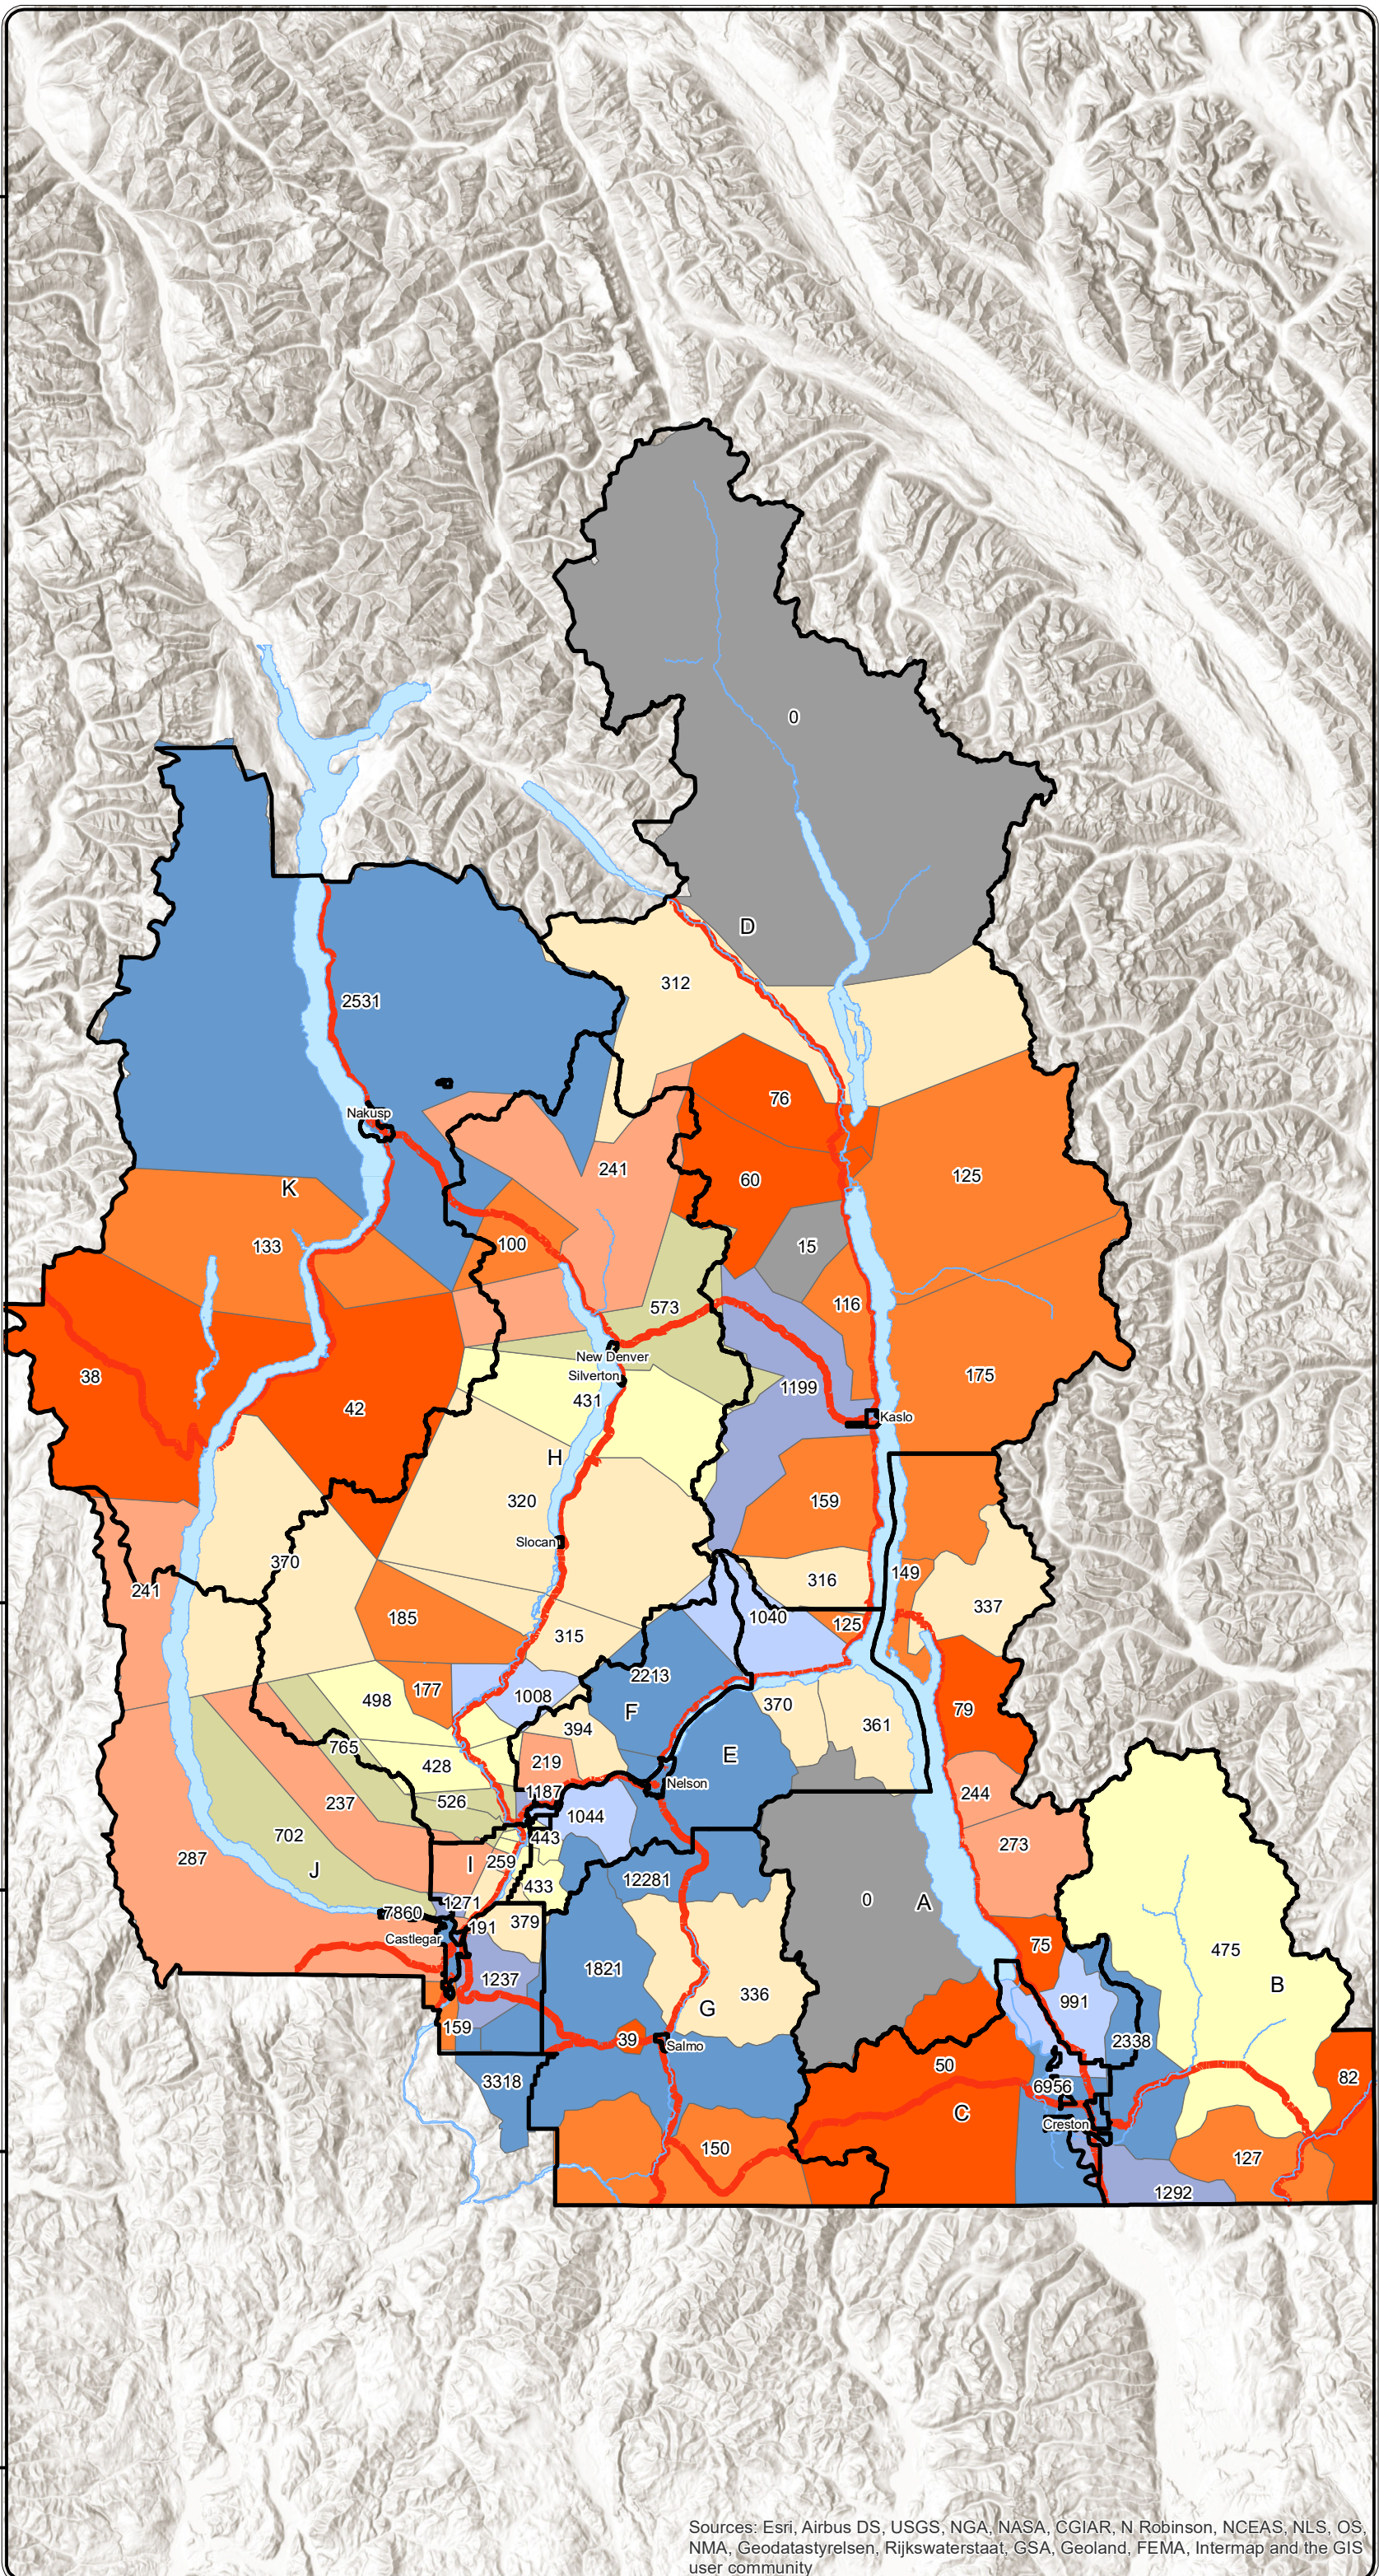

# Distribution of Population Size Across RDCK Localities

## 2016 Population

- 0-15
- 15-85
- 85-190
- 190-290
- 290-395
- 395-525
- 765-1,045
- 1,045-1,820
- 1,820-3,320
- 3,320-12,300

## Map Scale:

1:800,000

Date:

Wednesday, September 23, 2020

REGIONAL DISTRICT  
OF CENTRAL KOOTENAY  
Box 590, 202 Lakeside Drive,  
Nelson, BC V1L 5R4  
Phone: 1-800-268-7325  
www.rdck.bc.ca  
maps@rdck.bc.ca

The mapping information shown are approximate representations and should be used for reference purposes only. The Regional District of Central Kootenay is not responsible for any errors or omissions on this map.